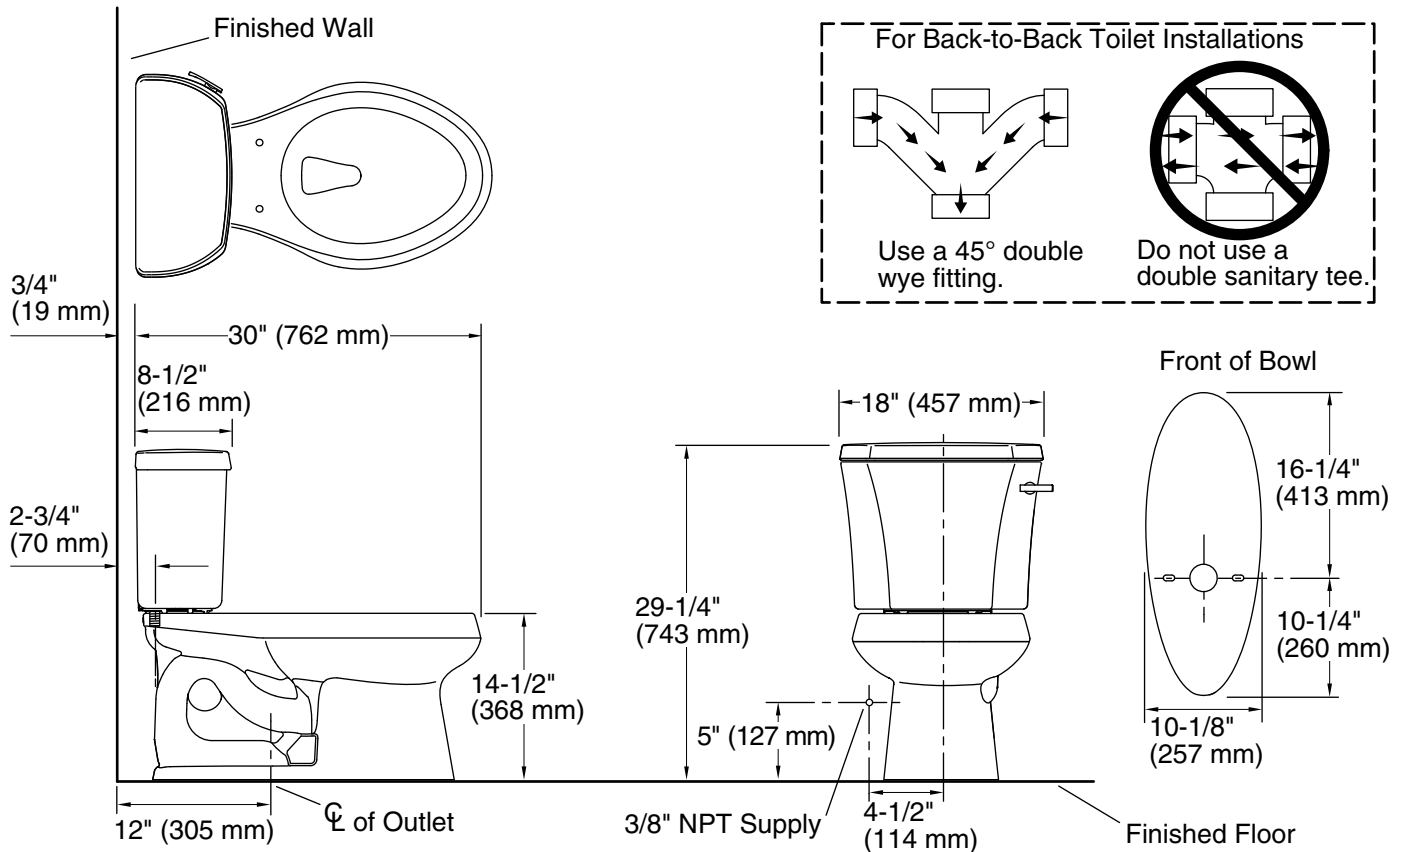

#### Features

- Two-piece toilet.
- Elongated bowl offers added room and comfort.
- 1.28 gpf (4.8 lpf).
- 2-1/8" (54 mm) fully-glazed trapway.
- Right-hand trip lever included.
- Insuliner® tank liner minimizes condensation on the tank when exposed to high humidity.
- Combination consists of K-4467-UR tank and the K-4198 bowl.
- Coordinates with other products in the Wellworth collection.

#### Installation

- Standard 12" (305 mm) rough-in.
- Three-bolt installation.
- Seat and supply line sold separately.

#### Technical Information

All product dimensions are nominal.

Toilet type: Two-piece, Floor-mount

Waste Outlet: Floor

Bowl shape: Elongated

Flush type: Class Five®

Trap passageway: 2-1/8" (54 mm)

Water Consumption

Full: 1.28 gpf (4.8 lpf)

Water surface size: 11-1/4" x 8-1/4" (286 mm x 210 mm)

Rim to water surface: 5-1/4" (133 mm)

Rough-in: 12" (305 mm)

Seat-mounting holes: 5-1/2" (140 mm)