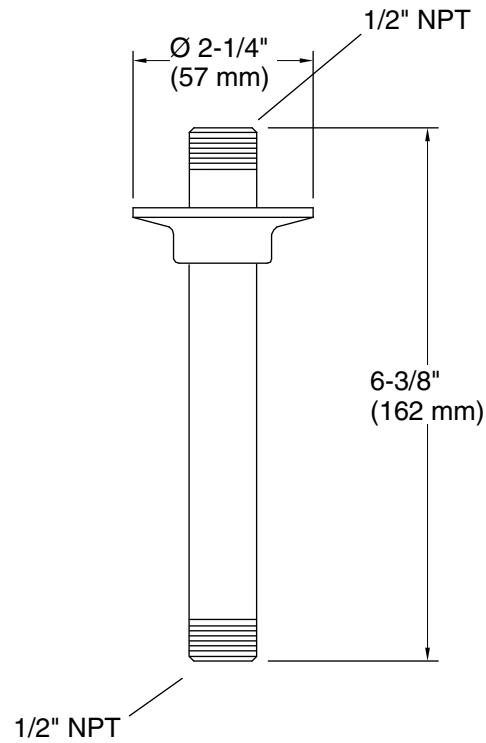

Features

- 1/2" NPT connection.
- For use with overhead rainheads.
- 6" (152 mm) shower arm.

Material

- Brass construction.
- KOHLER finishes resist corrosion and tarnishing.

Installation

- Ceiling-mount.

Recommended Products/Accessories

Technical Information

All product dimensions are nominal.

Material: Brass

Notes

Install this product according to the installation instructions.