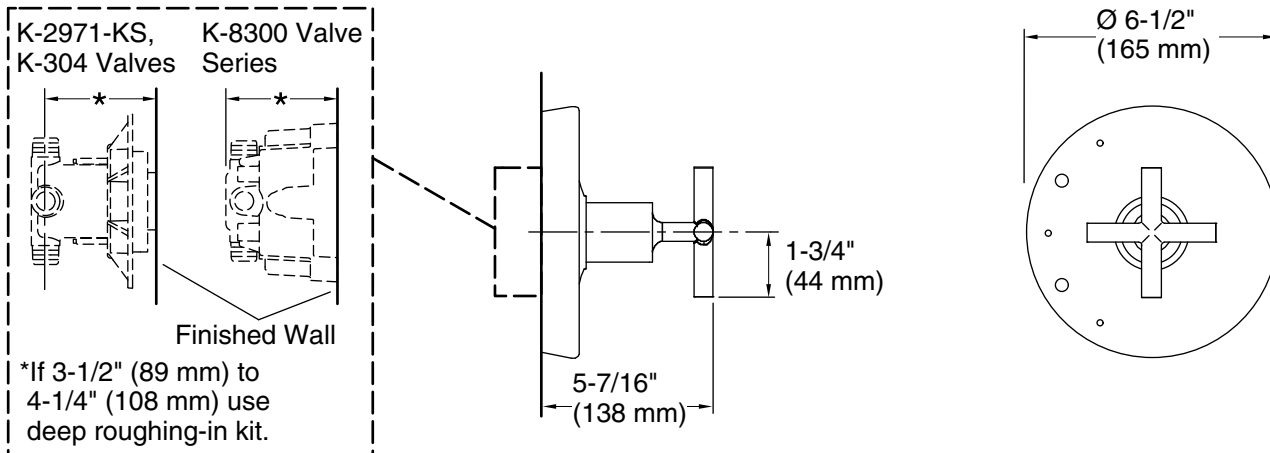

Technical Information

All product dimensions are nominal.

Notes

Install the product according to the installation guide.

NOTICE: Risk of product damage. Long screws for installing trim can damage the K-2971-KS valve. Consult the trim installation guide to verify if the thin wall installation kit (88526) is needed.

ADA compliant when installed to the specific requirements of these regulations.