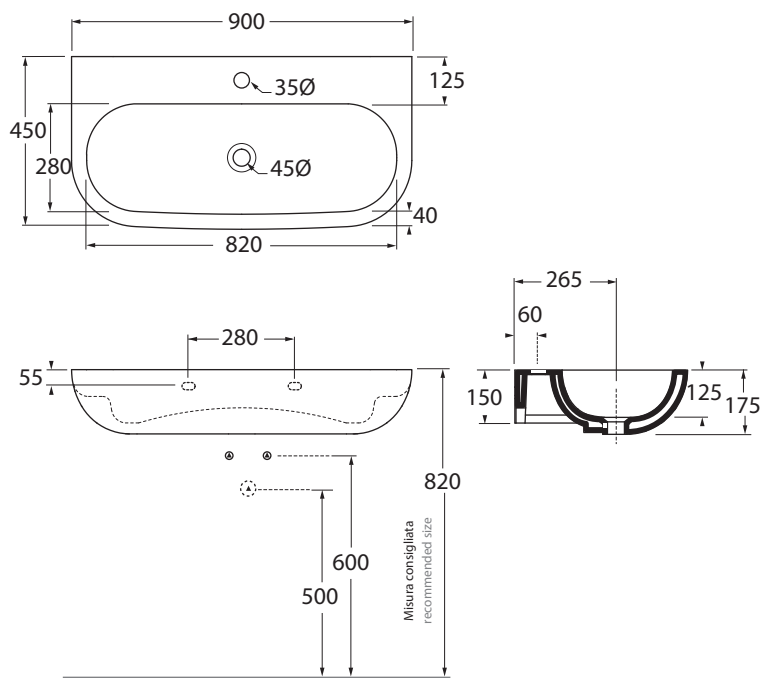

NULS09045TOM

lavabi sospesi e appoggio/ wall hung and over-counter washbasin

codice
code

Lavabo Nuvola sospeso monoforo 90x45.
Nuvola wall hung washbasin 1 tap hole 90x45.

biancolucido/shiny white

NULS09045TOMBI

cotone/cotton

NULS09045TOMCT

CM 90x45xh17,5

plt italy pz.12 - plt export pcs.20

kg 25

scala/scale 1:20 dimensioni/dimensions in mm

COLORS 1250°

CT

cotone
cotton

Complementi/complements:

: Codice
: code

Piletta automatica con troppo pieno
Automatic waste system with over flow

PILTR

kg 0,5

TECHNICAL SHEET n°: 01	DESIGNER: ANGELETTI RUZZA	CODE: NULS09045TOM	Azzurra sanitari in ceramica S.p.a. via Civita Castellana snc 01030 Castel S.Elia (VT) - ITALY Tel. +39.0761 518155 Fax. +39.0761 514560	
SHEET FORMAT: A4	ISO	REVISION: 02	SCALE: 1:20	DATE: 29/07/2019
REGULATIONS: CE EN 14688 / EN31 / Dop-14688 *				
All the measurements respect the tolerances provided by the "AZZURRA QUALITY GUIDELINES".				