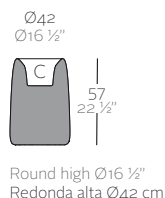

Description Descripción

Pot made in resin of polyethylene by rotational moulding with double wall. 100% Recyclable. Item suitable for indoor and outdoor use. Available with different finishes.

Fabricado en resina de polietileno mediante moldeo rotacional con doble pared. 100% Reciclable. Apto para exterior e interior. Disponible en varios acabados.

Include Incluye

Self watering system (except Basic).
Finished RGB LED: Colour changes by remote control.

Sistema de autoriego (excepto Basic).
Acabado LED RGB: Mando a distancia para cambio de color de la luz.

Options Opciones

Finished Light: Possibility of transparent cable and switch only for indoor.

Acabado Luz: Posibilidad de cable transparente e interruptor solo para interior.

Dimensions Dimensiones

XX XX" : cm in

	L Gal	C (d x h) cm in	Selfwatering Autoriego	Basic	Lacquered Lacado	White Light Luz	RGB Led	DMX RGB Led	Battery Bateria
Redonda alta Ø35 x 48 cm Round high Ø13 ¾" x 19"	4 1	Ø15 x 15 Ø6" x 6"	42314R^b	42314A^b	42314RF^b	42314W^{bi}	42314L^{abi}	42314D	42314Y
Redonda alta Ø42 x 57 cm Round high Ø16 ½" x 22 ½"	7 1 ¾	Ø18 x 20 Ø7" x 7 ½"	42315R^{ab}	42315A^{ab}	42315RF^{ab}	42315W^{abi}	42315L^{abi}	42315D	42315Y
Redonda alta Ø51 x 69 cm Round high Ø20" x 27 ¼"	12 3 ¼	Ø22 x 24 Ø8 ¾" x 9 ½"	42316R^{ab}	42316A^{ab}	42316RF^{ab}	42316W^{abi}	42316L^{abi}	42316D	42316Y

b_ self-watering included.

i_ possibility of transparent cable & switch for indoor.

b_ incluye sistema de autoriego.

i_ posibilidad de cable transparente e interruptor para interior.