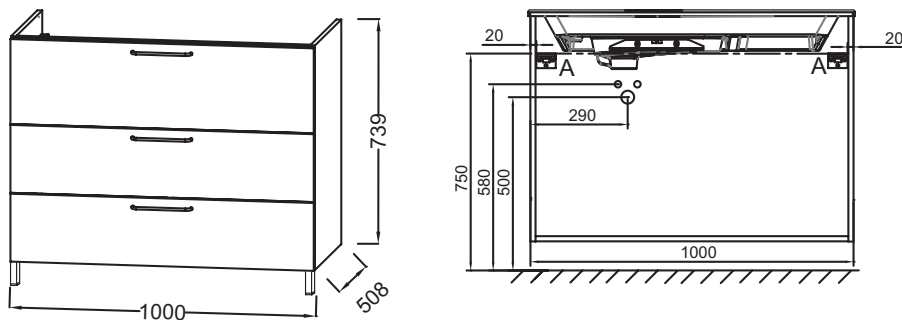

EB2534-R8

Collection: ODÉON RIVE GAUCHE

Finish*:

Main features:

Features

- DIMENSIONS: 100 x 50.80 x 73.90 cm
- MATERIAL: Lacquer or melamine
- NORMS AND REGULATION: NF
- VERSION: Gold handle
- HANDLE : Attached wire handle
- FIXING: Installer selects fixings set according to wall support

- WEIGHT: 49.7 kg
- INSTALLATION TYPE: Wall-hung
- STORAGE TYPE: Drawer
- PRODUCT INCLUDED: Feet
- INSIDE FINISH: Grey
- ADDITIONAL INFORMATION: tap, vanity top/basin and fixings set not included

Consumer benefits

Technical drawing

Product Specification: Base unit for vanity top 100 cm, 3 drawers, gold wire handles. EB2534-R8. Collection: ODÉON RIVE GAUCHE. DIMENSIONS: 100 x 50.80 x 73.90 cm. WEIGHT: 49.7 kg. MATERIAL: Lacquer or melamine. INSTALLATION TYPE: Wall-hung. NORMS AND REGULATION: NF. STORAGE TYPE: Drawer. VERSION: Gold handle. PRODUCT INCLUDED: Feet. HANDLE : Attached wire handle. INSIDE FINISH: Grey. FIXING: Installer selects fixings set according to wall support. ADDITIONAL INFORMATION: tap, vanity top/basin and fixings set not included.