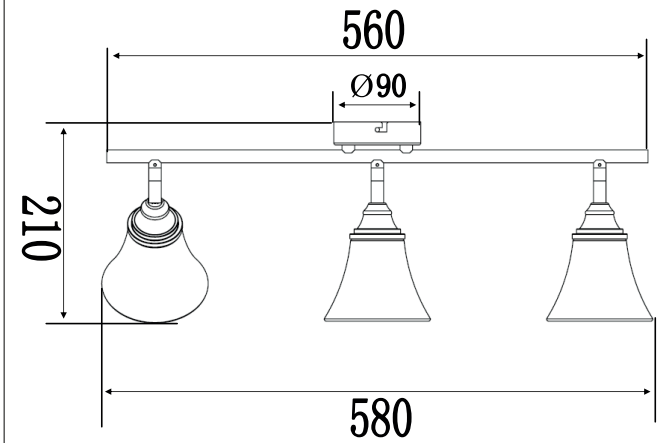

# INSTRUCTION

**MODEL:** FR2272-CW-03-BS

3 X E14 (40W)

FREYA-LIGHT.COM