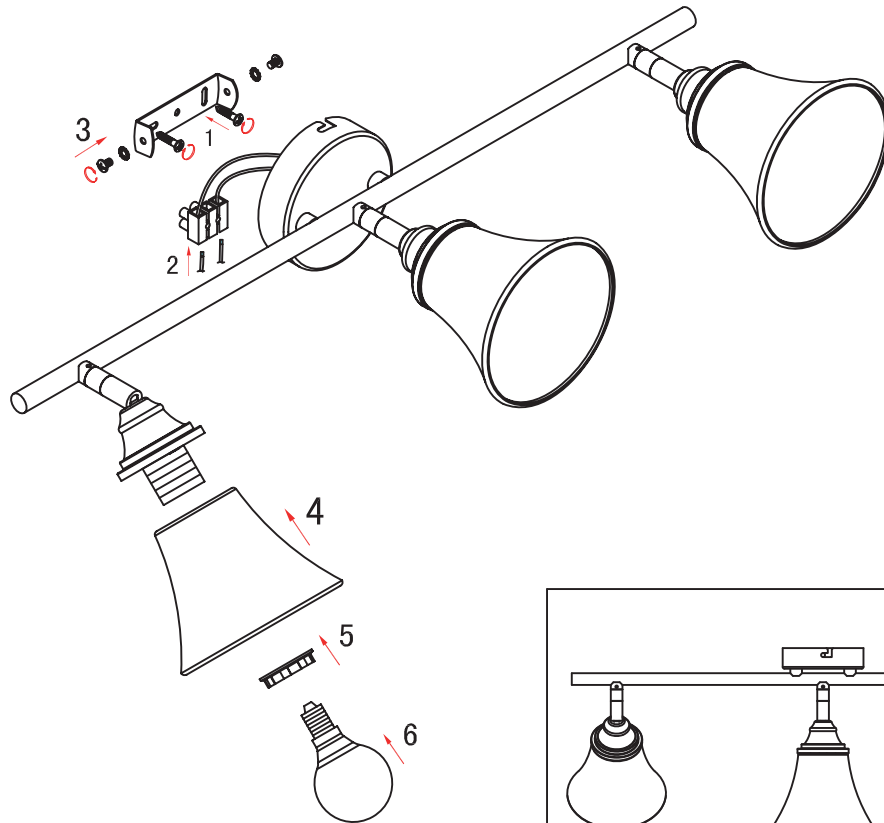

# INSTRUCTION

**MODEL:** FR2272-CW-03-BS

3 X E14 (40W)

FREYA-LIGHT.COM