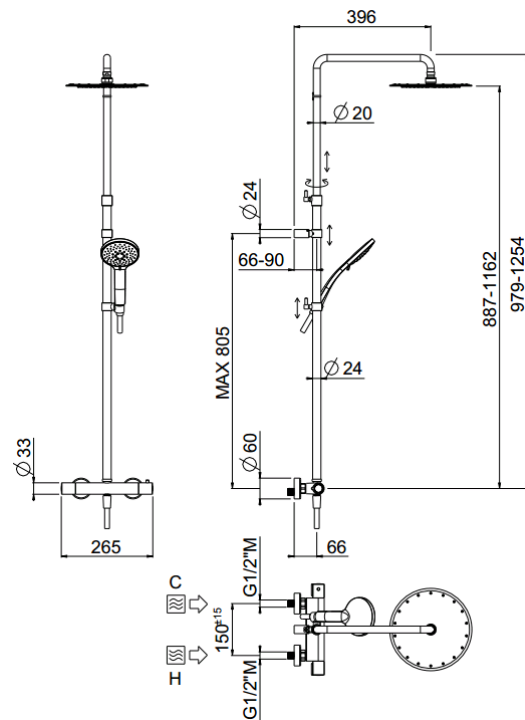

## TECHNICAL INFORMATION

Bridge telescopic shower column including exposed thermostatic mixer with diverter, turning bar with adjustable mounting. Round shower head, Ø200, non-liming, inspectable and serviceable in ABS. 3 jets non-liming shower in ABS. Smooth double anti-torsion PVC flexible hose, cm 150. CHROME

## FEATURES

rain jet

central jet

side jet

double anti-torsion

adjustable telescopic shower column

inspectable round

## TECHNICAL DRAWING