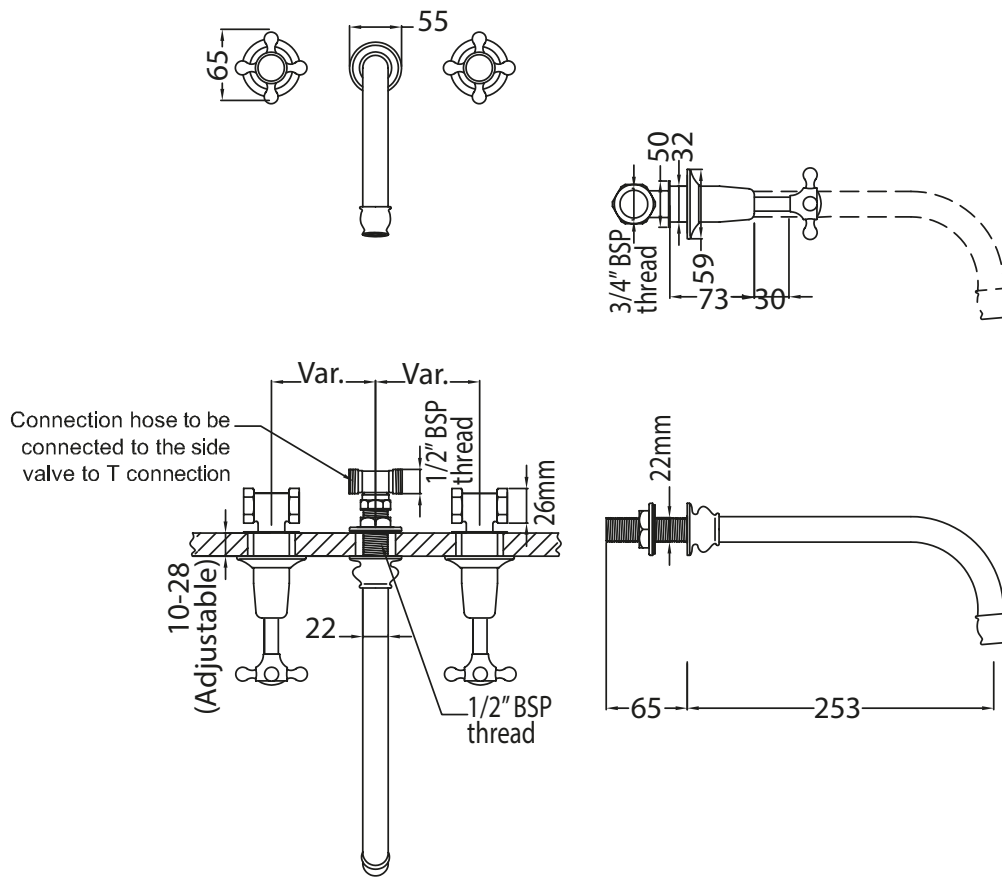

Catchpole & Rye

Saracens Dairy,
 Pluckley,
 Kent. U.K.
 TN27 0SA.
 TEL: +44 (0)1233 840840
 EMAIL: info@catchpoleandrye.com

Product Range:

Taps

Product Name:

The English Wall Mounted
 Three Hole Basin Tap with Swan
 Neck Spout

DIMENSIONAL DATA SHEET DATE: AUGUST 2018

NOTES:

DIMENSIONS IN MILLIMETRES.

WHILST EVERY EFFORT IS MADE TO ENSURE THE ACCURACY OF THESE DATA SHEETS THEY ARE SUBJECT TO CHANGE WITHOUT NOTICE AS PART OF THE COMPANY'S PRODUCT DEVELOPMENT PROCESS.