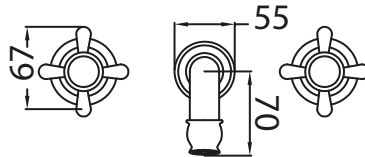

Catchpole & Rye

Saracens Dairy,
 Pluckley,
 Kent. U.K.
 TN27 0SA.
 TEL: +44 (0)1233 840840
 EMAIL: info@catchpoleandrye.com

Product Range:

Taps

Product Name:

La Loire Wall Mounted Three
 Hole Basin Tap with Swan Neck Spout

DIMENSIONAL DATA SHEET DATE: JULY 2019

NOTES:

DIMENSIONS IN MILLIMETRES.

WHILST EVERY EFFORT IS MADE TO ENSURE THE ACCURACY OF THESE DATA SHEETS THEY ARE SUBJECT TO CHANGE WITHOUT NOTICE AS PART OF THE COMPANY'S PRODUCT DEVELOPMENT PROCESS.