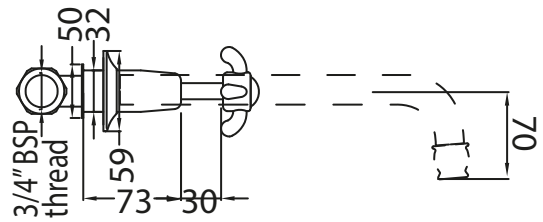

Catchpole & Rye

Saracens Dairy,
 Pluckley,
 Kent. U.K.
 TN27 0SA.
 TEL: +44 (0)1233 840840
 EMAIL: info@catchpoleandrye.com

Product Range:

Taps

Product Name:

La Loire Wall Mounted Three
 Hole Basin Tap with Swan Neck Spout

DIMENSIONAL DATA SHEET DATE: JULY 2019

NOTES:

DIMENSIONS IN MILLIMETRES.

WHILST EVERY EFFORT IS MADE TO ENSURE THE ACCURACY OF THESE DATA SHEETS THEY ARE SUBJECT TO CHANGE WITHOUT NOTICE AS PART OF THE COMPANY'S PRODUCT DEVELOPMENT PROCESS.