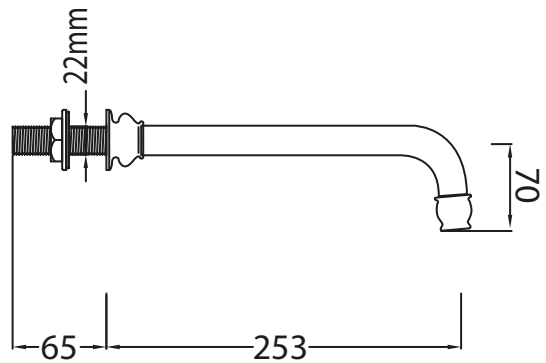

Catchpole & Rye

Saracens Dairy,
 Pluckley,
 Kent. U.K.
 TN27 0SA.
 TEL: +44 (0)1233 840840
 EMAIL: info@catchpoleandrye.com

Product Range:

Taps

Product Name:

La Loire Wall Mounted Three
 Hole Basin Tap with Swan Neck Spout

DIMENSIONAL DATA SHEET DATE: JULY 2019

NOTES:

DIMENSIONS IN MILLIMETRES.

WHILST EVERY EFFORT IS MADE TO ENSURE THE ACCURACY OF THESE DATA SHEETS THEY ARE SUBJECT TO CHANGE WITHOUT NOTICE AS PART OF THE COMPANY'S PRODUCT DEVELOPMENT PROCESS.