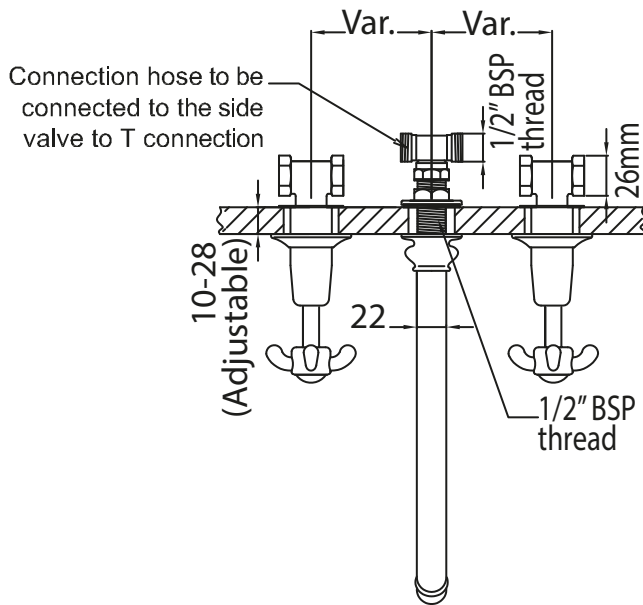

Catchpole & Rye

Saracens Dairy,
 Pluckley,
 Kent. U.K.
 TN27 0SA.
 TEL: +44 (0)1233 840840
 EMAIL: info@catchpoleandrye.com

Product Range:

Taps

Product Name:

La Loire Wall Mounted Three
 Hole Basin Tap with Swan Neck Spout

DIMENSIONAL DATA SHEET DATE: JULY 2019

NOTES:

DIMENSIONS IN MILLIMETRES.

WHILST EVERY EFFORT IS MADE TO ENSURE THE ACCURACY OF THESE DATA SHEETS THEY ARE SUBJECT TO CHANGE WITHOUT NOTICE AS PART OF THE COMPANY'S PRODUCT DEVELOPMENT PROCESS.