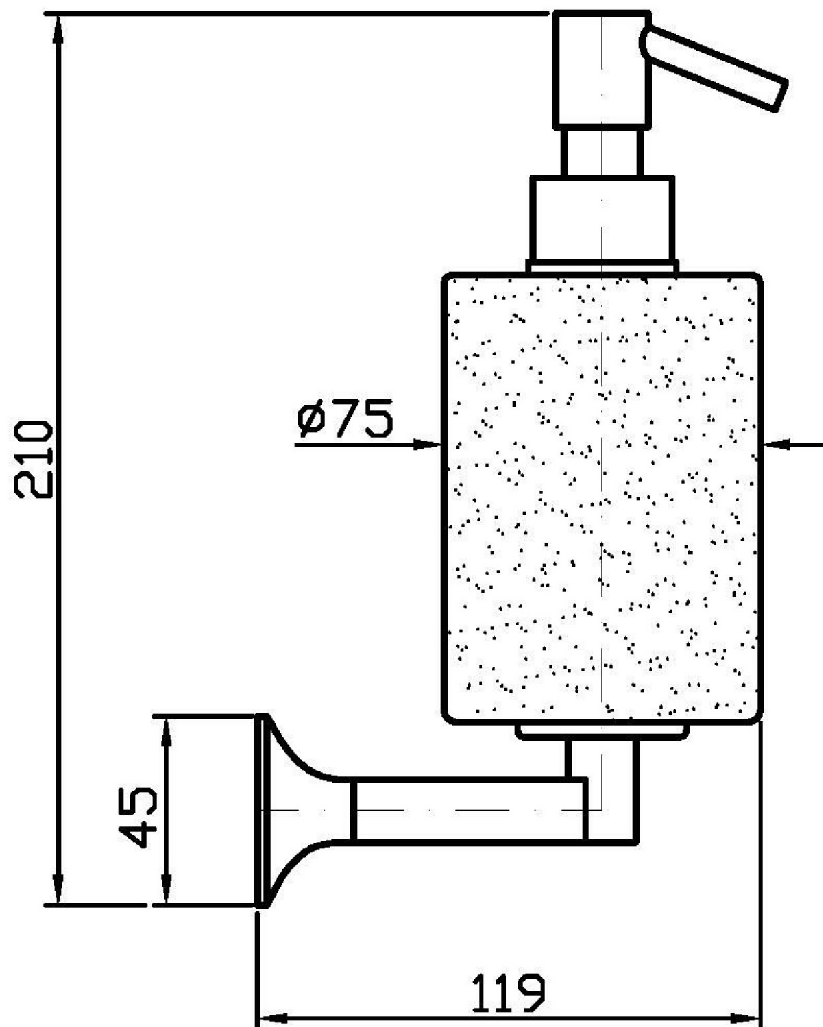

Marchio / Brand ZUCCHETTI

Classe / Class ACC

BELLAGIO

ZAC515

Dispenser a muro. / Wall mounted soap dispenser.

Dispenser a muro con contenitore in ceramica bianca.

Ceramic wall mounted soap dispenser.

Finiture / Finishes

		C8		C40		C41
Cromo / Chrome	Nickel Lucido / Polished Nickel		Oro / Gold		Oro spazzolato / Brushed Gold	

BELLAGIO

ZAC515

Disegno Complessivo / Overall Drawing

BELLAGIO

ZAC515**Pesi e Misure / Weights and Sizes**

Peso (Kg) Weight (lb)	0,83 (Kg)	1,83 (lb)
Volume test (dc3) - (in3)	3,32 (dc3)	202,60 (in3)
h (mm) - (in)	93,00 (mm)	3,66 (in)
L1 (mm) - (in)	162,00 (mm)	6,38 (in)
L2 (mm) - (in)	220,00 (mm)	8,66 (in)