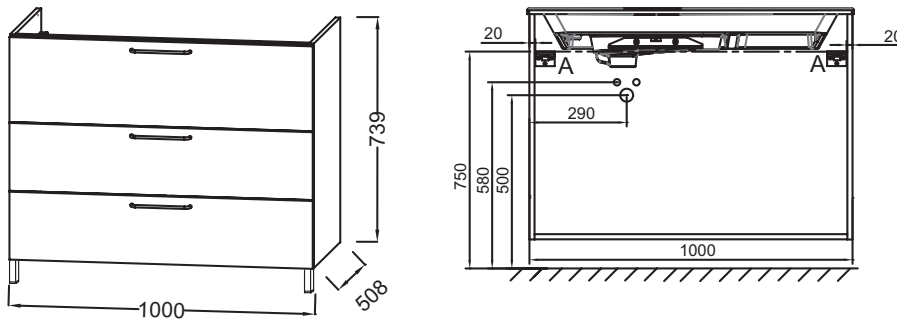

EB2534-R9

Collection: ODÉON RIVE GAUCHE

Finish*:

Main features:

Features

- DIMENSIONS: 100 x 50.80 x 73.90 cm
- MATERIAL: Lacquer or melamine
- NORMS AND REGULATION: NF
- VERSION: Black handle
- HANDLE : Attached wire handle
- FIXING: Installer selects fixings set according to wall support

- WEIGHT: 49.7 kg
- INSTALLATION TYPE: Wall-hung
- STORAGE TYPE: Drawer
- PRODUCT INCLUDED: Feet
- INSIDE FINISH: Grey
- ADDITIONAL INFORMATION: tap, vanity top/basin and fixings set not included

Consumer benefits

Technical drawing

Product Specification: Base unit for vanity top 100 cm, 3 drawers, black wire handles. EB2534-R9. Collection: ODÉON RIVE GAUCHE. DIMENSIONS: 100 x 50.80 x 73.90 cm. WEIGHT: 49.7 kg. MATERIAL: Lacquer or melamine. INSTALLATION TYPE: Wall-hung. NORMS AND REGULATION: NF. STORAGE TYPE: Drawer. VERSION: Black handle. PRODUCT INCLUDED: Feet. HANDLE : Attached wire handle. INSIDE FINISH: Grey. FIXING: Installer selects fixings set according to wall support. ADDITIONAL INFORMATION: tap, vanity top/basin and fixings set not included.