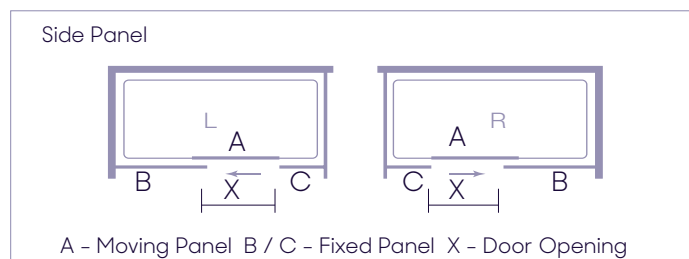

This product is handed – please choose L for Left and R for Right when ordering.

Side Panel

Size	Code	Adjustment Min-Max
700	GMSSP700	670-685
760	GMSSP760	730-745
800	GMSSP800	770-785
900	GMSSP900	870-885
1000	GMSSP1000	970-985

See Page 2 for Technical Information

3 PANEL SLIDING DOOR

with Side Panel continued

Shown as Left Hand (L)

FEATURES & BENEFITS

- Frameless Design
- Ultra Smooth Rolling Action
- Handle Options Available
- Power Shower suitable
- Wetroom Compatible
- Concealed Fixings
- This product is handed

Handle and Colour Options

Standard Handle

Slim Handle

Halo Handle

Halo Profile

CE STANDARDS

Configuration

Size	Code	Door Opening	Panel A Moving Panel	Panel B Fixed Panel	Panel C Fixed Panel
1200	GSC1200H (L or R)	450	605	505	70
1225	GSC1225H (L or R)	450	605	505	95
1250	GSC1250H (L or R)	450	605	505	120
1275	GSC1275H (L or R)	450	605	505	145
1300	GSC1300H (L or R)	450	605	505	170
1325	GSC1325H (L or R)	450	605	505	195
1350	GSC1350H (L or R)	450	605	505	220
1375	GSC1375H (L or R)	450	605	505	245
1400	GSC1400H (L or R)	450	605	505	270
1425	GSC1425H (L or R)	450	605	505	295
1450	GSC1450H (L or R)	450	605	505	320
1475	GSC1475H (L or R)	450	605	505	345
1500	GSC1500H (L or R)	600	755	655	70
1525	GSC1525H (L or R)	600	755	655	95
1550	GSC1550H (L or R)	600	755	655	120
1575	GSC1575H (L or R)	600	755	655	145
1600	GSC1600H (L or R)	600	755	655	170
1625	GSC1625H (L or R)	600	755	655	195
1650	GSC1650H (L or R)	600	755	655	220
1675	GSC1675H (L or R)	600	755	655	245
1700	GSC1700H (L or R)	600	755	655	270
1725	GSC1725H (L or R)	600	755	655	295
1750	GSC1750H (L or R)	600	755	655	320
1775	GSC1775H (L or R)	600	755	655	345
1800	GSC1800H (L or R)	600	755	655	370

This product is handed – please choose L for Left and R for Right when ordering.

CE STANDARDS