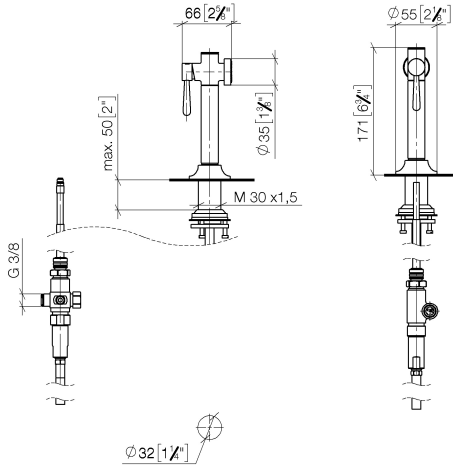

27 718 809

- with round rosette
- spray flow
- automatic spout/shower diverter
- height of mixer 171 mm
- hole diameter rinsing spray 32mm
- fabric braided hose 1500 mm
- sprayface with anti-scaling system
- lead-free
- This product can help a building meet the requirements of Green Building Rating Systems, e.g. LEED®, BREEAM®, DGNB

Can only be combined with 33810809, 33826809, 19815809, 19825809.

Intrinsic protection against back flow.

Residual water may emerge from the spray after closing.

Operating unit can be positioned freely.

	Brushed Chrome	27 718 809-93
	Chrome	27 718 809-00
	Brushed Platinum	27 718 809-06
	Platinum	27 718 809-08
	Durabrass (23kt Gold)	27 718 809-09
	Dark Chrome	27 718 809-19
	Brushed Durabrass (23kt Gold)	27 718 809-28
	Matte Black	27 718 809-33
	Brushed Champagne (22kt Gold)	27 718 809-46
	Champagne (22kt Gold)	27 718 809-47
	Brushed Dark Platinum	27 718 809-99

27 718 809

mm [inches]

Flow rate chart

Codes & Standards

DIN 4109

ISO 3822

Ü-Zeichen