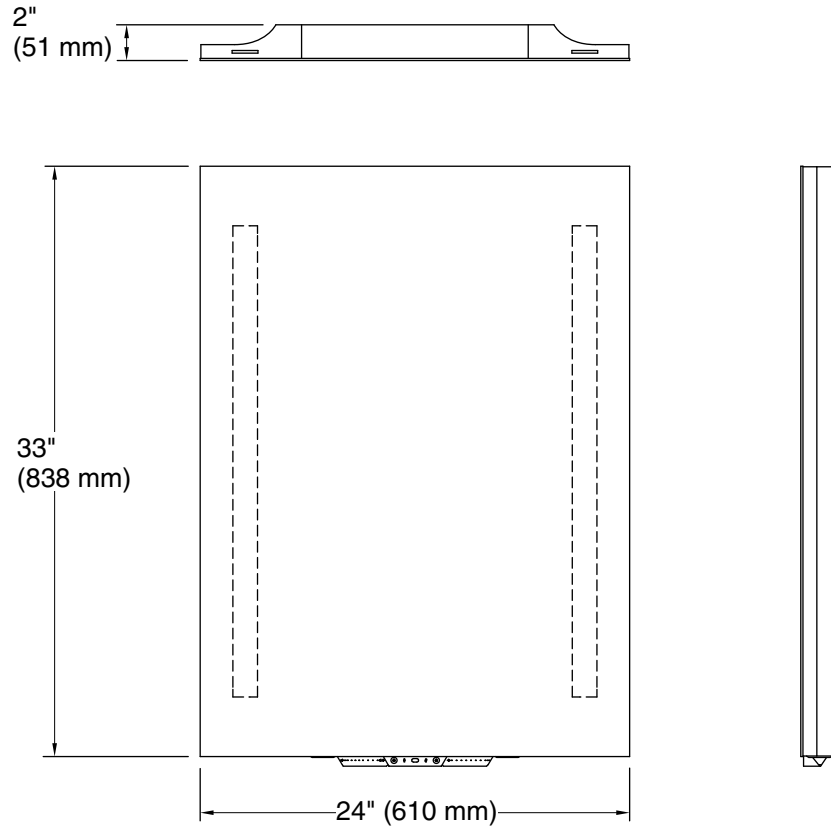

Required Electrical Service

One dedicated circuit required, protected with Class A Ground-Fault Circuit-Interrupter (GFCI). Outside North America, this device may be known as a Residual Current Device (RCD).

Lights: 120 V, 15 A, 60 Hz

Technical Information

All product dimensions are nominal.

Mirror type: Wall-mount

Bluetooth® range: 33 ft (0.8 m)

Bluetooth® version: 4.0

Lighting included: Yes

Electrical component rating: Lights: 120 V, 0.3 A, 60 Hz, 36 W

Notes

Install this product according to the installation instructions.

Select the type of fastener based on the wall material. A minimum 20 lb (9.07 kg) load bearing fastener is recommended.

Install the fastener to a stud to avoid possible property and product damage.