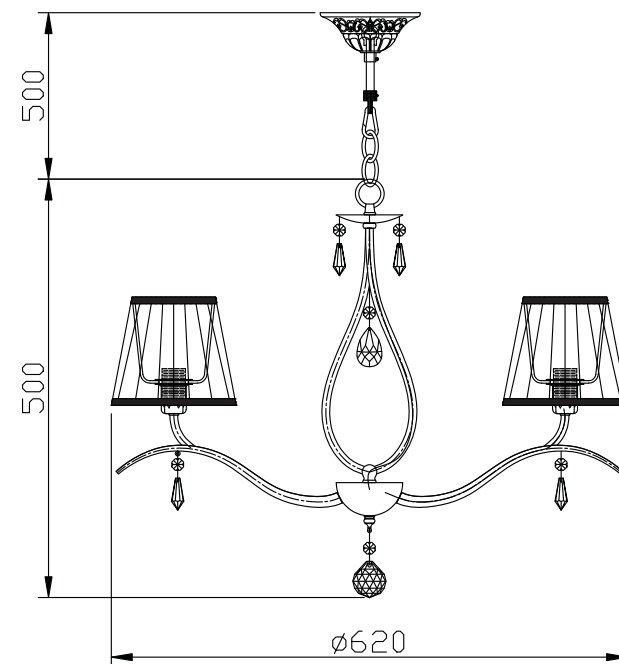

Instruction

Collection: Modern
Series: Talia
Model: MOD334-PL-05-N
Pendant Lamps

A = 4
B = 1
C = 5
D = 1

– Pendant Lamps

5 x E14 (40w)

MAYTONI
DECORATIVE LIGHTING

www.maytoni.de