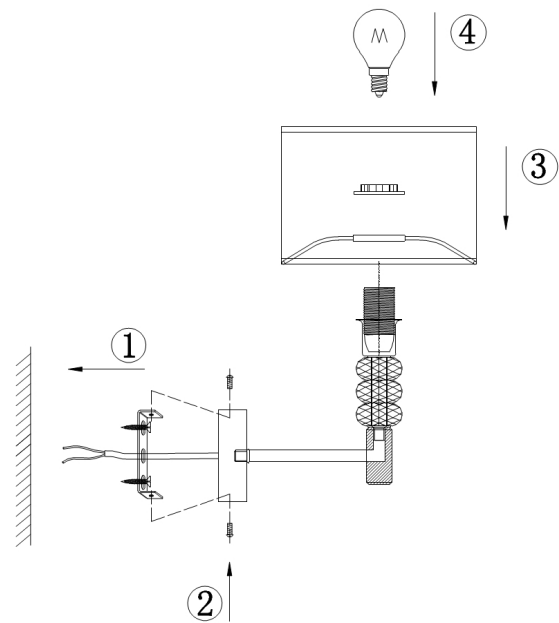

Instruction

Collection: MODERN
Series: LINCOLN
Model: MOD527WL-01N
Ceiling

- Ceiling

1 x E14 (40W)

MAYTONI
DECORATIVE LIGHTING

www.maytoni.de