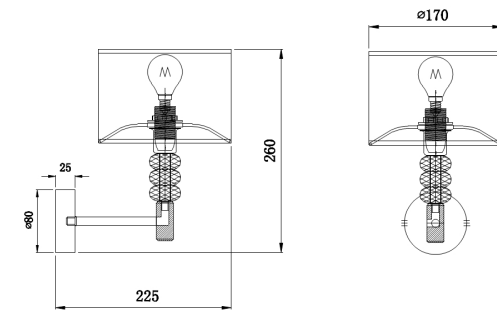

Instruction

Collection: MODERN
Series: LINCOLN
Model: MOD527WL-01N
Ceiling

- Ceiling

1 x E14 (40W)

MAYTONI
DECORATIVE LIGHTING

www.maytoni.de