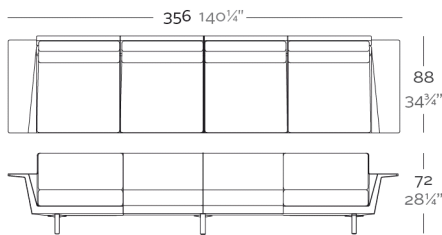

8 (800) 500-70-36
hello@barcelonadesign.ru
www.barcelonadesign.ru

FLAT SOFA 4 PLAZAS

FLAT SOFA 4 SEATER

DESCRIPTION DESCRIPCIÓN

Modular sofa made of polyethylene resin by rotational moulding with tubular structure made of aluminium and legs made of cast aluminium. 100% Recyclable. Item suitable for indoor and outdoor use. Available in different finishes.

WEIGHT PESO 85,866 lbs 39.03 Kg.

INCLUDES INCLUYE

Outdoor padding (thickness 5,5").

Acolchado para exterior (grosor 14 cm).

OPTIONS OPCIONES

FLAT Sofá 4 Plazas
FLAT 4 Seats Sofa

REFERENCE*

66o11F