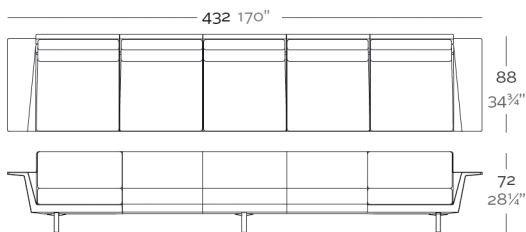

Продажа дизайнерской мебели,
света и аксессуаров
по всей России

8 (800) 500-70-36
hello@barcelonadesign.ru
www.barcelonadesign.ru

FLAT SOFA 5 PLAZAS
FLAT SOFA 5 SEATER

DESCRIPTION DESCRIPCIÓN

Modular sofa made of polyethylene resin by rotational moulding with tubular structure made of aluminium and legs made of cast aluminium. 100% Recyclable. Item suitable for indoor and outdoor use. Available in different finishes.

Sofá modular fabricado con resina de polietileno mediante moldeo rotacional con estructura tubular de aluminio y patas de fundición de aluminio. 100% Reciclable. Apto para exterior e interior. Disponible en varios acabados.

WEIGHT PESO 115,346 lbs 52,43 Kg.

INCLUDES INCLUYE

Outdoor padding (thickness 5,5").

Acolchado para exterior (grosor 14 cm).

OPTIONS OPCIONES

FLAT Sofá 5 Plazas
FLAT 5 Seats Sofa

REFERENCE*

REFERENCIA*

66012F

66012

ReferenceX, for example 0000A ReferenciaX, ejemplo 0000A.

* A: Basic R: Autorriego/ Self-Watering F: Lacado / Lacquered W: Luz / Light L: Led RGB D: Led RGB DMX Y: Led RGB Batería / Battery B: Full White G: Glass

FINISHES ACABADOS

COLOURS COLORES

BASIC, SELF-WATERING / AUTORRIEGO

LACQUERED / LACADO

FABRIC TEJIDOS

NAUTICAL NÁUTICA

SILVERTEX

KINNASAND