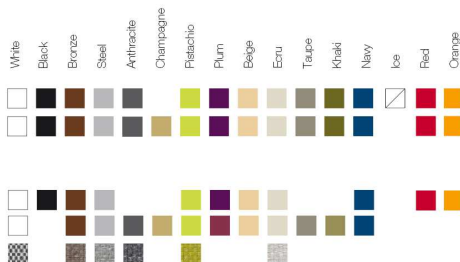

FINISHES ACABADOS

COLOURS COLORES

BASIC, SELF-WATERING / AUTORRIEGO
LACQUERED / LACADO

FABRIC TEJIDOS

NAUTICAL NÁUTICA
SILVERTEX
KINNASAND

OPTIONAL LAMP LÁMPARA ESQUINA OPCIONAL
LIGHT / LUZ, LED RGB, LED DMX