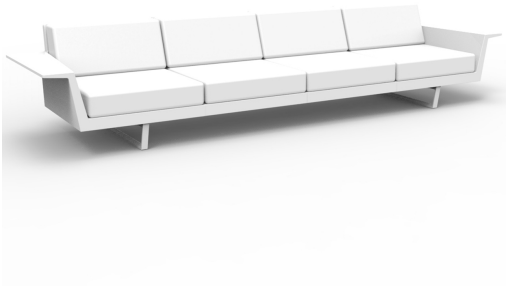

Продажа дизайнерской мебели,
света и аксессуаров
по всей России

8 (800) 500-70-36
hello@barcelonadesign.ru
www.barcelonadesign.ru

FLAT SOFA 4 PLAZAS

FLAT SOFA 4 SEATER

DESCRIPTION DESCRIPCIÓN

Modular sofa made of polyethylene resin by rotational moulding with tubular structure made of aluminium and legs made of cast aluminium. 100% Recyclable. Item suitable for indoor and outdoor use. Available in different finishes.

Sofá modular fabricado con resina de polietileno mediante moldeo rotacional con estructura tubular de aluminio y patas de fundición de aluminio. 100% Reciclable. Apto para exterior e interior. Disponible en varios acabados.

WEIGHT PESO 85,866 lbs 39.03 Kg.

INCLUDES INCLUYE

Outdoor padding (thickness 5,5").

Acolchado para exterior (grosor 14 cm).

OPTIONS OPCIONES

FLAT Sofá 4 Plazas
FLAT 4 Seats Sofa

REFERENCE*

66o11F

REFERENCIA*

66o11

ReferenceX, for example oooooA ReferenciaX, ejemplo oooooA.

* A: Basic R: Autorriego/ Self-Watering F: Lacado/ Lacquered W: Luz/ Light L: Led RGB D: Led RGB DMX Y: Led RGB Batería/ Battery B: Full White G: Glass

FINISHES ACABADOS

COLOURS COLORES

BASIC, SELF-WATERING / AUTORRIEGO

LACQUERED / LACADO