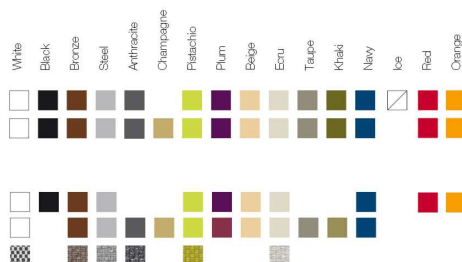

FINISHES ACABADOS

COLOURS COLORES

BASIC, SELF-WATERING / AUTORRIEGO

LACQUERED / LACADO

FABRIC TEJIDOS

NAUTICAL NÁUTICA

SILVERTEX

KINNASAND