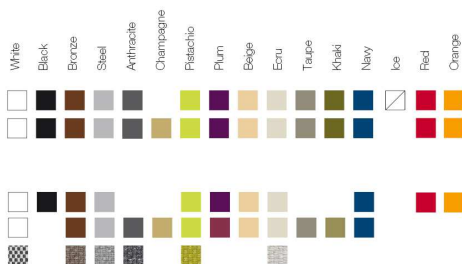

FLAT Sofá 4 Plazas
FLAT 4 Seats Sofa

FINISHES ACABADOS

COLOURS COLORES

BASIC, SELF-WATERING / AUTORRIEGO
LACQUERED / LACADO

FABRIC TEJIDOS

NAUTICAL NÁUTICA
SILVERTEX
KINNASAND

OPTIONAL CORNER LAMP LÁMPARA ESQUINA OPCIONAL
LIGHT / LUZ, LED RGB, LED RGB DMX