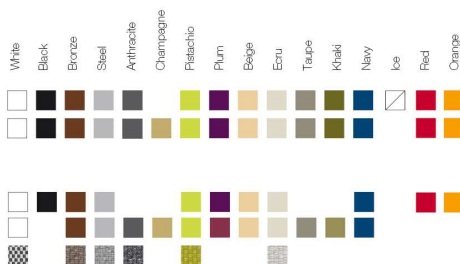

FINISHES ACABADOS

COLOURS COLORES

BASIC, SELF-WATERING / AUTORRIEGO
LACQUERED / LACADO

FABRIC TEJIDOS

NAUTICAL NÁUTICA
SILVERTEX
KINNASAND

UL / ELECTRICAL COMPONENTS

The electrical components of Vondom products are UL approved for wet/outdoor use.

The devices are under the following certificates:

- Bulb: BULB-26W-E175761
- Cable: CABLE-E313867
- Insulated Tubing: EXTRUDED_INSULATING_E203950
- Lamp Holder: LAMPHOLDER-E165669

More details for the UL certificates can be found in the UL website and in any of our lamps by UL stickers that document the certification.