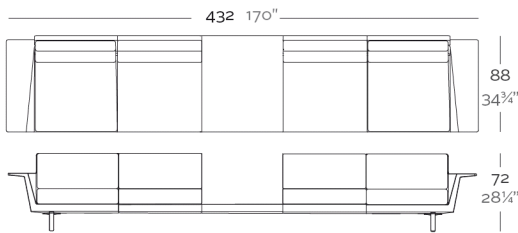

FLAT Sofá 4 Plazas + Mesa
FLAT 4 Seats Sofa + Table

REFERENCE*

66015F

REFERENCIA*

66015

ReferenceX, for example 0000A ReferenciaX, ejemplo 0000A.

* A: Basic R: Autorriego/ Self-Watering F: Lacado / Lacquered W: Luz / Light L: Led RGB D: Led RGB DMX Y: Led RGB Batería / Battery B: Full White G: Glass

FINISHES ACABADOS

COLOURS COLORES

BASIC, SELF-WATERING / AUTORRIEGO
LACQUERED / LACADO