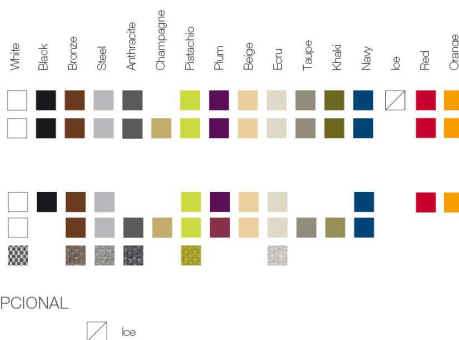

FINISHES ACABADOS

COLOURS COLORES

BASIC, SELF-WATERING / AUTORRIEGO
LACQUERED / LACADO

FABRIC TEJIDOS

NAUTICAL NÁUTICA
SILVERTEX
KINNASAND

OPTIONAL LAMP LÁMPARA ESQUINA OPCIONAL
LIGHT / LUZ, LED RGB, LED DMX