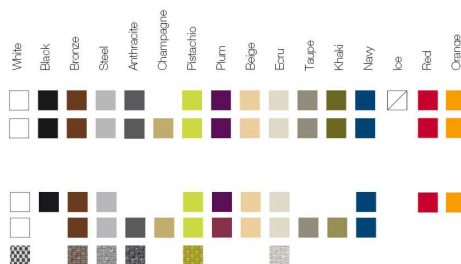

FABRIC TEJIDOS

NAUTICAL NÁUTICA
SILVERTEX
KINNASAND

UL / ELECTRICAL COMPONENTS

The electrical components of Vondom products are UL approved for wet/outdoor use.

The devices are under the following certificates:

- Bulb: BULB-26W-E175761
- Cable: CABLE-E313867
- Insulated Tubing: EXTRUDED_INSULATING_E203950
- Lamp Holder: LAMPHOLDER-E165669

More details for the UL certificates can be found in the UL website and in any of our lamps by UL stickers that document the certification.