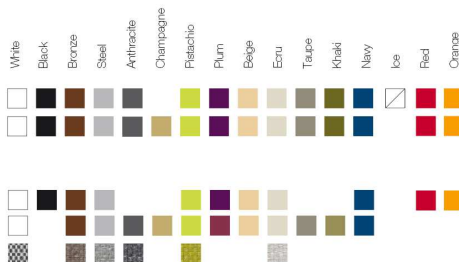

FINISHES ACABADOS

COLOURS COLORES

BASIC, SELF-WATERING / AUTORRIEGO
LACQUERED / LACADO

FABRIC TEJIDOS

NAUTICAL NÁUTICA
SILVERTEX
KINNASAND

OPTIONAL LAMP LÁMPARA ESQUINA OPCIONAL
LIGHT / LUZ, LED RGB, LED DMX