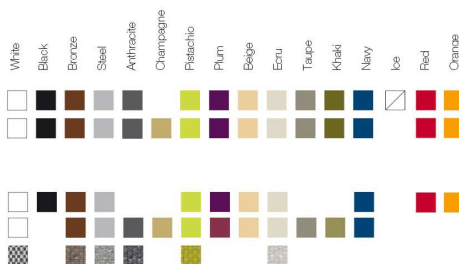

FINISHES ACABADOS

COLOURS COLORES

BASIC, SELF-WATERING / AUTORRIEGO
LACQUERED / LACADO

FABRIC TEJIDOS

NAUTICAL NÁUTICA
SILVERTEX
KINNASAND

OPTIONAL LAMP LÁMPARA ESQUINA OPCIONAL
LIGHT / LUZ, LED RGB, LED DMX

Type plug available Tipo de plug disponible

UL / ELECTRICAL COMPONENTS

The electrical components of Vondom products are UL approved for wet/outdoor use.

The devices are under the following certificates:

- Bulb: BULB-26W-E175761
- Cable: CABLE-E313867
- Insulated Tubing: EXTRUDED_INSULATING_E203950
- Lamp Holder: LAMPHOLDER-E165669

More details for the UL certificates can be found in the UL website and in any of our lamps by UL stickers that document the certification.