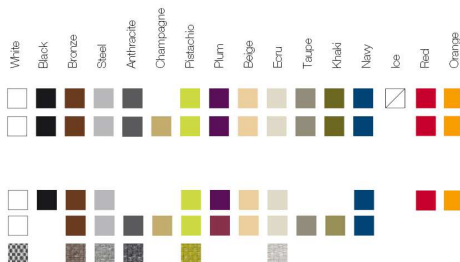

FINISHES ACABADOS

COLOURS COLORES

BASIC, SELF-WATERING / AUTORRIEGO
LACQUERED / LACADO

FABRIC TEJIDOS

NAUTICAL NÁUTICA
SILVERTEX
KINNASAND

OPTIONAL LAMP LÁMPARA ESQUINA OPCIONAL
LIGHT / LUZ, LED RGB, LED DMX

Type plug available Tipo de plug disponible

UL / ELECTRICAL COMPONENTS

The electrical components of Vondom products are UL approved for wet/outdoor use.

The devices are under the following certificates:

- Bulb: BULB-26W-E175761
- Cable: CABLE-E313867
- Insulated Tubing: EXTRUDED_INSULATING_E203950
- Lamp Holder: LAMPHOLDER-E165669

More details for the UL certificates can be found in the UL website and in any of our lamps by UL stickers that document the certification.