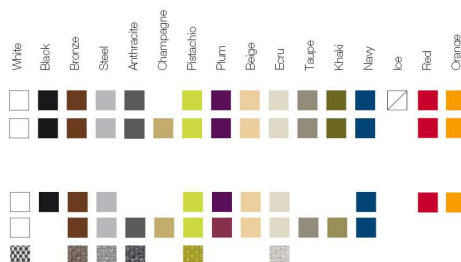

More details for the UL certificates can be found in the UL website and in any of our lamps by UL stickers that document the certification.

FLAT Sofá 2 Plazas
FLAT 2 Seats Sofa

FINISHES ACABADOS

COLOURS COLORES

BASIC, SELF-WATERING / AUTORRIEGO

LACQUERED / LACADO

FABRIC TEJIDOS

NAUTICAL NÁUTICA

SILVERTEX

KINNASAND

Продажа дизайнерской мебели,
света и аксессуаров
по всей России

8 (800) 500-70-36
hello@barcelonadesign.ru
www.barcelonadesign.ru