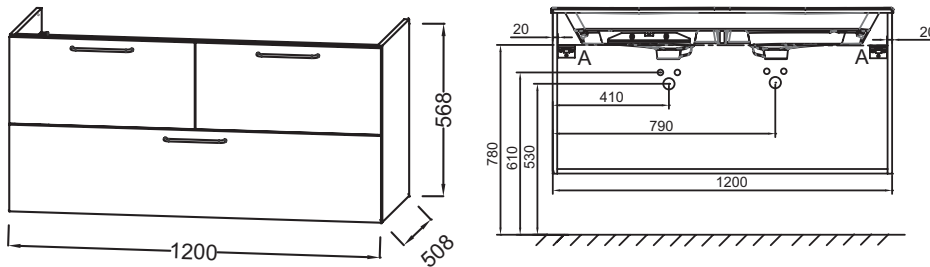

EB2545-R6

Collection: ODÉON RIVE GAUCHE

Finish*:

Main features:

Features

- **DIMENSIONS:** 120 x 50.80 x 56.80 cm
- **MATERIAL:** Lacquer or melamine
- **NORMS AND REGULATION:** NF
- **VERSION:** White handle
- **INSIDE FINISH:** Grey
- **ADDITIONAL INFORMATION:** tap, vanity top/basin and fixings set not included
- **WEIGHT:** 50.5 kg
- **INSTALLATION TYPE:** Wall-hung
- **STORAGE TYPE:** Drawer
- **HANDLE :** Attached wire handle
- **FIXING:** Installer selects fixings set according to wall support

- EB2565: Vanity top frosted glass 121 cm
- EXAT112-Z: Vanity top 120 cm

Technical drawing

Product Specification: Base unit for vanity top 120 cm, 3 drawers, white handles. EB2545-R6. Collection: ODÉON RIVE GAUCHE. DIMENSIONS: 120 x 50.80 x 56.80 cm. WEIGHT: 50.5 kg. MATERIAL: Lacquer or melamine. INSTALLATION TYPE: Wall-hung. NORMS AND REGULATION: NF. STORAGE TYPE: Drawer. VERSION: White handle. HANDLE : Attached wire handle. INSIDE FINISH: Grey. FIXING: Installer selects fixings set according to wall support. ADDITIONAL INFORMATION: tap, vanity top/basin and fixings set not included.