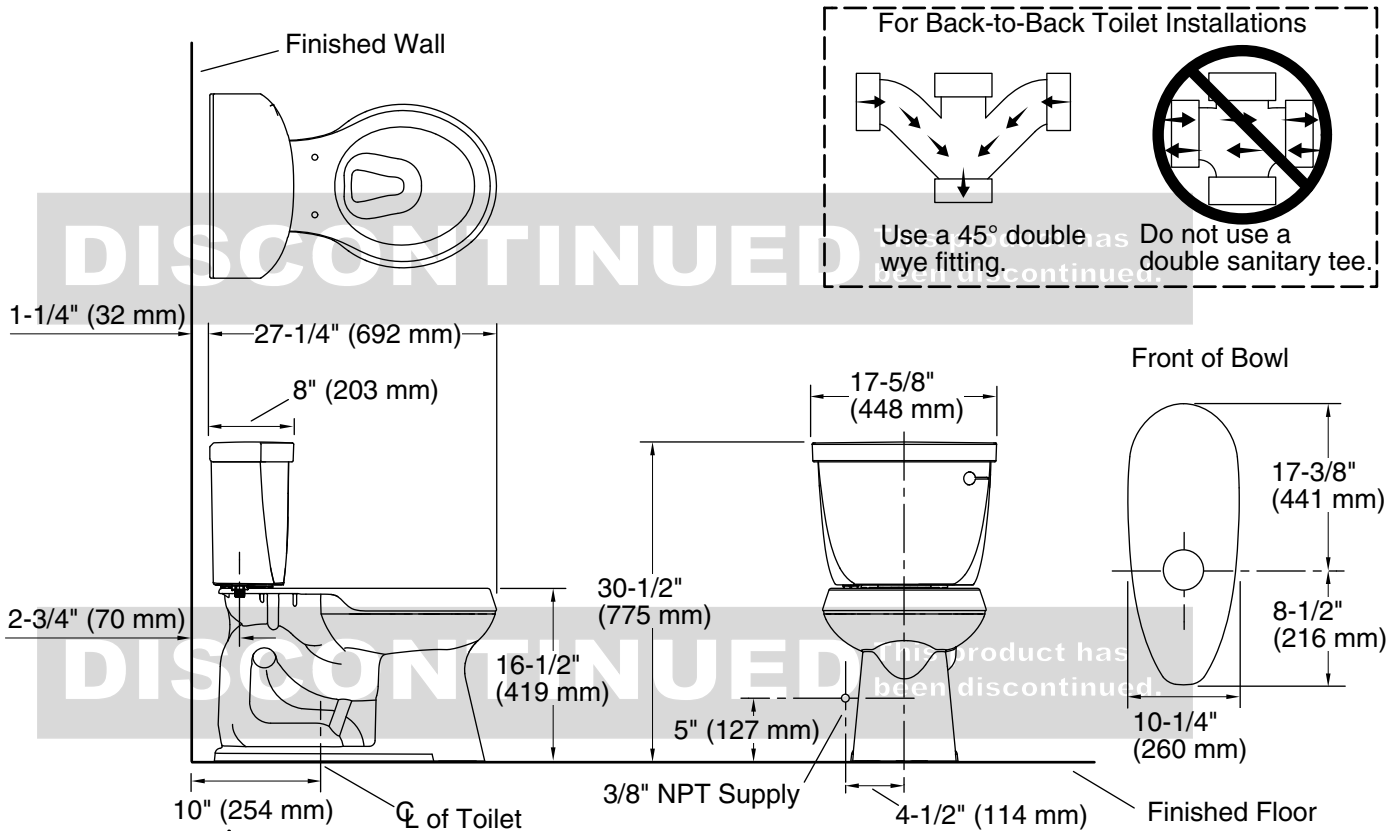

## Features

- Two-piece toilet.
- Round-front bowl offers an ideal solution for smaller baths and powder rooms.
- Comfort Height® feature offers chair-height seating that makes sitting down and standing up easier for most adults.
- Insuliner® tank liner minimizes condensation on the tank when exposed to high humidity.
- 1.28 gpf (4.8 lpf).
- 2-1/8" (54 mm) fully-glazed trapway.
- Includes Polished Chrome right-hand trip lever.
- Combination consists of the K-4829 bowl and the K-4166-UR tank.
- Coordinates with other products in the Cimarron collection.
- Seat not included.
- 10" (254 mm) rough-in.

### Technical Information

All product dimensions are nominal.

Toilet type: Two-piece, Floor-mount

Waste Outlet: Floor

Bowl shape: Round-front

Flush type: AquaPiston®

Trap passageway: 2-1/8" (54 mm)

Water Consumption

Full: 1.28 gpf (4.8 lpf)

Water surface size: 11" x 8-3/4" (279 mm x 222 mm)

Rim to water surface: 5-1/4" (133 mm)

Rough-in: 10" (254 mm)

Seat-mounting holes: 5-1/2" (140 mm)