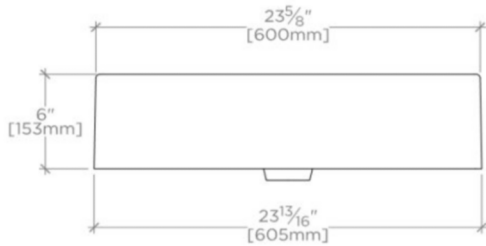

LARSEN

LRCL80

Larsen Rectangular Porcelain Lavatory Sink 23 5/8" x 18 1/2" x 6"

SHOWN IN LARSEN RECTANGULAR PORCELAIN LAVATORY SINK 23 5/8" X 18 1/2" X 6" LRCL80

TECHNICAL DETAILS

Depth / Width: 18 1/2"
Height: 6"
Length: 23 5/8"
Number of Holes: One Hole
Primary Material: Porcelain
Suggested Application: Bath

Dimensions of sinks are nominal and are subject to slight variations.

WATERWORKS

LARSEN

LRCL80

Larsen Rectangular Porcelain Lavatory Sink 23 5/8" x 18 1/2" x 6"

TOP VIEW

SCALE: 1"=1'-0"

ISO VIEW

SCALE: 1"=1'-0"

FRONT VIEW

SCALE: 1"=1'-0"

SIDE VIEW

SCALE: 1"=1'-0"