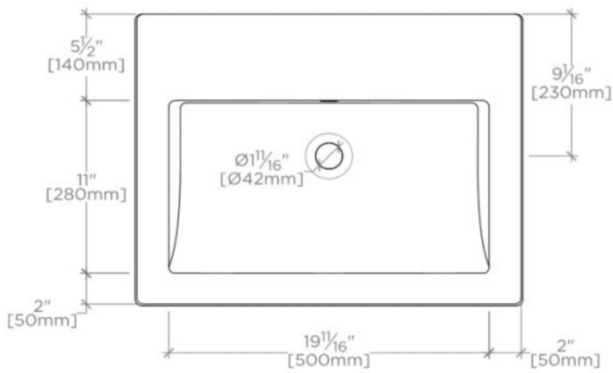

LARSEN

LRCL80

Larsen Rectangular Porcelain Lavatory Sink 23 5/8" x 18 1/2" x 6"

SHOWN IN LARSEN RECTANGULAR PORCELAIN LAVATORY SINK 23 5/8" X 18 1/2" X 6" LRCL80

TECHNICAL DETAILS

Depth / Width: 18 1/2"
Height: 6"
Length: 23 5/8"
Number of Holes: One Hole
Primary Material: Porcelain
Suggested Application: Bath

CODES & STANDARDS

Code # LRCL80:

PRODUCT FEATURES

Sink is available in three hole or one hole faucet configurations.
Sink is made from material meant for high durability of material as well as finish.

PRODUCT (NOTES)

Dimensions of sinks are nominal and are subject to slight variations.

WATERWORKS

LARSEN

LRCL80

Larsen Rectangular Porcelain Lavatory Sink 23 5/8" x 18 1/2" x 6"

TOP VIEW

SCALE: 1"=1'-0"

ISO VIEW

SCALE: 1"=1'-0"

FRONT VIEW

SCALE: 1"=1'-0"

SIDE VIEW

SCALE: 1"=1'-0"