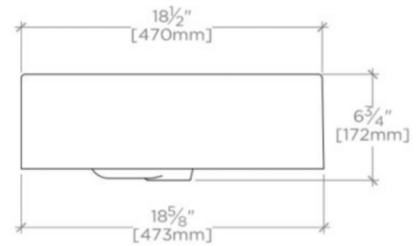

LARSEN

LRCL80

Larsen Rectangular Porcelain Lavatory Sink 23 5/8" x 18 1/2" x 6"

SHOWN IN LARSEN RECTANGULAR PORCELAIN LAVATORY SINK 23 5/8" X 18 1/2" X 6" LRCL80

TECHNICAL DETAILS

Depth / Width: 18 1/2"
Height: 6"
Length: 23 5/8"
Number of Holes: One Hole
Primary Material: Porcelain
Suggested Application: Bath

Dimensions of sinks are nominal and are subject to slight variations.

WATERWORKS

LARSEN

LRCL80

Larsen Rectangular Porcelain Lavatory Sink 23 5/8" x 18 1/2" x 6"

TOP VIEW

SCALE: 1"=1'-0"

ISO VIEW

SCALE: 1"=1'-0"

FRONT VIEW

SCALE: 1"=1'-0"

SIDE VIEW

SCALE: 1"=1'-0"