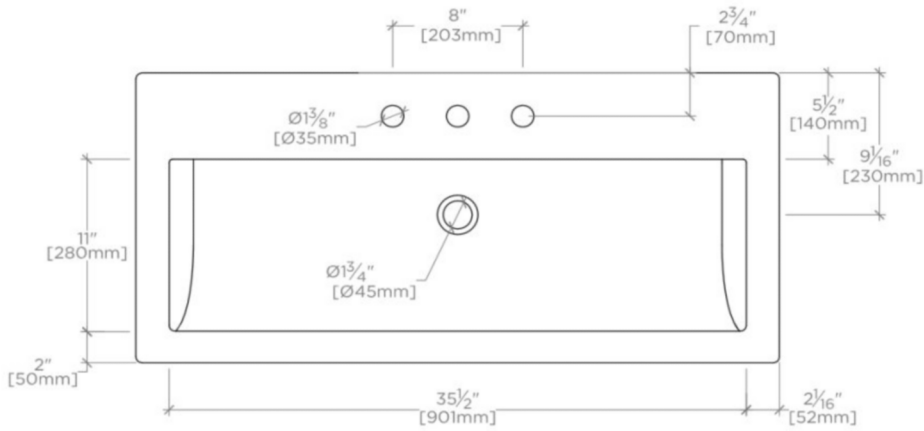

LARSEN

LRCL82

Larsen Rectangular Porcelain Lavatory Sink 39 9/16" x 18 1/2" x 6"

SHOWN IN LARSEN RECTANGULAR PORCELAIN LAVATORY SINK 39 9/16" X 18 1/2" X 6" | LRCL82

TECHNICAL DETAILS

Depth / Width: 18 1/2"
Height: 6"
Length: 39 9/16"
Number of Holes: One Hole
Primary Material: Porcelain
Suggested Application: Bath

CODES & STANDARDS

Code # LRCL82:

PRODUCT FEATURES

Sink is available in three hole or one hole faucet configurations.
Sink is made from material meant for high durability of material as well as finish.

PRODUCT (NOTES)

Dimensions of sinks are nominal and are subject to slight variations.

LARSEN

LRCL82

Larsen Rectangular Porcelain Lavatory Sink 39 9/16" x 18 1/2" x 6"

SINK AVAILABLE WITH ZERO, ONE OR THREE HOLES
(SHOWN WITH 3 HOLES)

TOP VIEW

SCALE: 1"=1'-0"

FRONT VIEW

SCALE: 1"=1'-0"

SIDE VIEW

SCALE: 1"=1'-0"