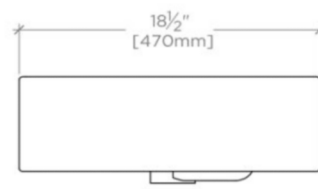

LARSEN

LRCL82

Larsen Rectangular Porcelain Lavatory Sink 39 9/16" x 18 1/2" x 6"

SHOWN IN LARSEN RECTANGULAR PORCELAIN LAVATORY SINK 39 9/16" X 18 1/2" X 6" | LRCL82

TECHNICAL DETAILS

Depth / Width: 18 1/2"
Height: 6"
Length: 39 9/16"
Number of Holes: One Hole
Primary Material: Porcelain
Suggested Application: Bath

Dimensions of sinks are nominal and are subject to slight variations.

LARSEN

LRCL82

Larsen Rectangular Porcelain Lavatory Sink 39 9/16" x 18 1/2" x 6"

SINK AVAILABLE WITH ZERO, ONE OR THREE HOLES
(SHOWN WITH 3 HOLES)

TOP VIEW

SCALE: 1"=1'-0"

FRONT VIEW

SCALE: 1"=1'-0"

SIDE VIEW

SCALE: 1"=1'-0"