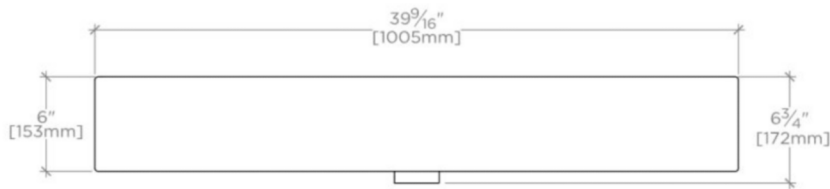

LARSEN

LRCL82

Larsen Rectangular Porcelain Lavatory Sink 39 9/16" x 18 1/2" x 6"

SHOWN IN LARSEN RECTANGULAR PORCELAIN LAVATORY SINK 39 9/16" X 18 1/2" X 6" | LRCL82

TECHNICAL DETAILS

Depth / Width: 18 1/2"
Height: 6"
Length: 39 9/16"
Number of Holes: One Hole
Primary Material: Porcelain
Suggested Application: Bath

Dimensions of sinks are nominal and are subject to slight variations.

LARSEN

LRCL82

Larsen Rectangular Porcelain Lavatory Sink 39 9/16" x 18 1/2" x 6"

SINK AVAILABLE WITH ZERO, ONE OR THREE HOLES
(SHOWN WITH 3 HOLES)

TOP VIEW

SCALE: 1"=1'-0"

FRONT VIEW

SCALE: 1"=1'-0"

SIDE VIEW

SCALE: 1"=1'-0"