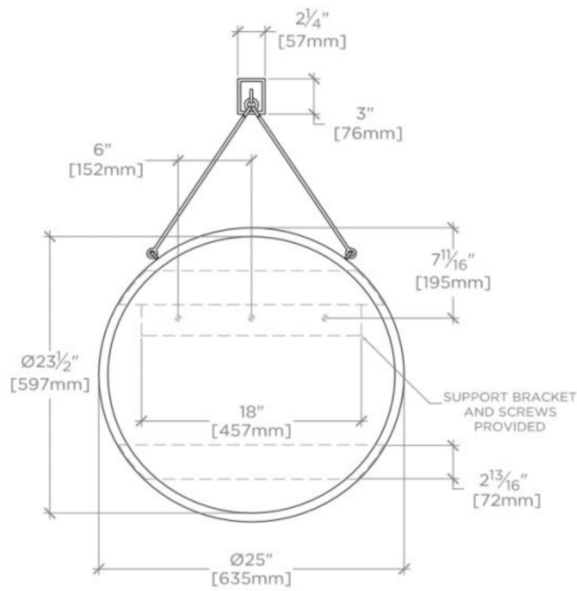

LATCHET

LTMR01

Latchet Wall Mounted Round Mirror 23 1/2" x 1 1/2" x 37 5/8"

SHOWN IN LATCHET WALL MOUNTED ROUND MIRROR 23 1/2" X 1 1/2" X 37 5/8" | LTMR01

INSPIRATION

The Latchet Mirror's decorative hanging mechanism elevates simple forms to those with modern architectural interest. Loosely inspired by 20th Century French mirrors, the Latchet satisfies a visceral desire to expose the mechanics of a design. These mirrors move seamlessly between the most modern spaces and the quintessentially classic bath.

PRODUCT FEATURES

Brass hanger, frame and 1/4" glass mirror

Versatile round shape

Proprietary design

Available in beautiful Polished (lacquered) Brass and Architectural Bronze

LATCHET

LTMR01

Latchet Wall Mounted Round Mirror 23 1/2" x 1 1/2" x 37 5/8"

TOP VIEW

SCALE: 3/4"=1'-0"

ISO VIEW

SCALE: 3/4"=1'-0"

FRONT VIEW

SCALE: 3/4"=1'-0"

SIDE VIEW

SCALE: 3/4"=1'-0"