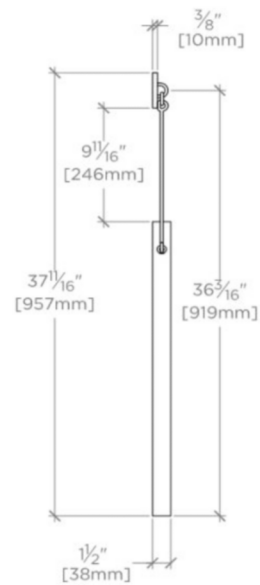

LATCHET

LTMR01

Latchet Wall Mounted Round Mirror 23 1/2" x 1 1/2" x 37 5/8"

SHOWN IN LATCHET WALL MOUNTED ROUND MIRROR 23 1/2" X 1 1/2" X 37 5/8" | LTMR01

INSPIRATION

The Latchet Mirror's decorative hanging mechanism elevates simple forms to those with modern architectural interest. Loosely inspired by 20th Century French mirrors, the Latchet satisfies a visceral desire to expose the mechanics of a design. These mirrors move seamlessly between the most modern spaces and the quintessentially classic bath.

PRODUCT FEATURES

Brass hanger, frame and 1/4" glass mirror

Versatile round shape

Proprietary design

Available in beautiful Polished (lacquered) Brass and Architectural Bronze

LATCHET

LTMR01

Latchet Wall Mounted Round Mirror 23 1/2" x 1 1/2" x 37 5/8"

TOP VIEW

SCALE: 3/4"=1'-0"

ISO VIEW

SCALE: 3/4"=1'-0"

FRONT VIEW

SCALE: 3/4"=1'-0"

SIDE VIEW

SCALE: 3/4"=1'-0"