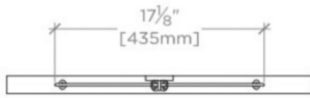

LATCHET

LTMR01

Latchet Wall Mounted Round Mirror 23 1/2" x 1 1/2" x 37 5/8"

SHOWN IN LATCHET WALL MOUNTED ROUND MIRROR 23 1/2" X 1 1/2" X 37 5/8" | LTMR01

INSPIRATION

The Latchet Mirror's decorative hanging mechanism elevates simple forms to those with modern architectural interest. Loosely inspired by 20th Century French mirrors, the Latchet satisfies a visceral desire to expose the mechanics of a design. These mirrors move seamlessly between the most modern spaces and the quintessentially classic bath.

PRODUCT FEATURES

Brass hanger, frame and 1/4" glass mirror

Versatile round shape

Proprietary design

Available in beautiful Polished (lacquered) Brass and Architectural Bronze

LATCHET

LTMR01

Latchet Wall Mounted Round Mirror 23 1/2" x 1 1/2" x 37 5/8"

TOP VIEW

SCALE: 3/4"=1'-0"

ISO VIEW

SCALE: 3/4"=1'-0"

FRONT VIEW

SCALE: 3/4"=1'-0"

SIDE VIEW

SCALE: 3/4"=1'-0"