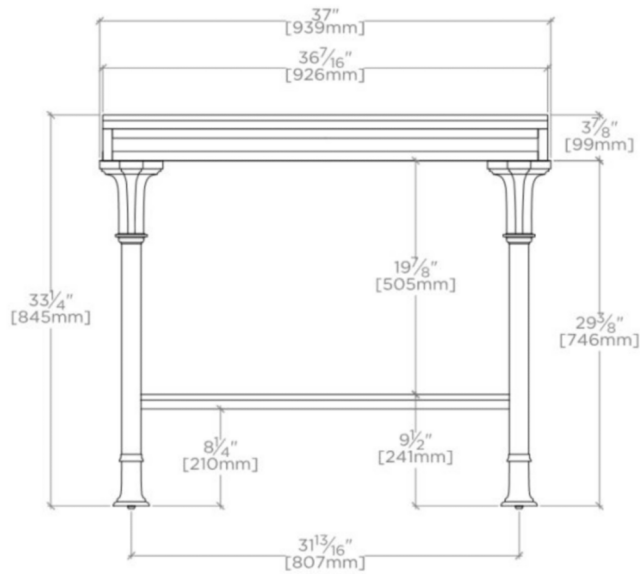

LUCERNE

100518

Lucerne Metal Two Leg Single Washstand 36 15/16" X 22 7/8" X 29 3/8"

SHOWN IN SLAB SOLD SEPARATELY

TECHNICAL DETAILS

ADA Compliance: No
Adjustable Levelers / Feet: N
Leg Material: Metal
Number of Legs: Two
Primary Material: Brass
Sink Visibility: N

WATERWORKS

LUCERNE

100518

Lucerne Metal Two Leg Single Washstand 36 15/16" X 22 7/8" X 29 3/8"

TOP VIEW SCALE: 3/4"=1'-0"

FRONT VIEW SCALE: 3/4"=1'-0"

SIDE VIEW SCALE: 3/4"=1'-0"