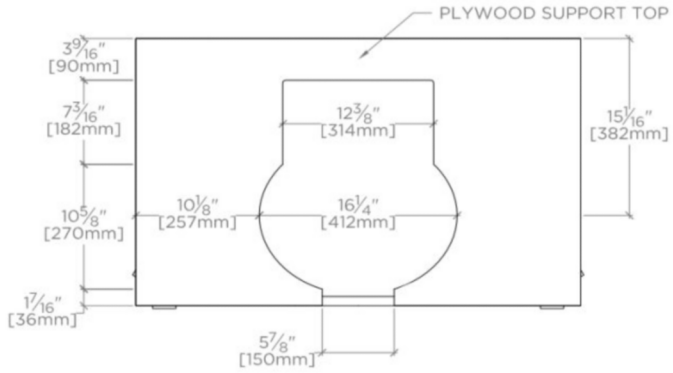

LUCERNE

100518

Lucerne Metal Two Leg Single Washstand 36 15/16" X 22 7/8" X 29 3/8"

SHOWN IN SLAB SOLD SEPARATELY

TECHNICAL DETAILS

ADA Compliance: No
Adjustable Levelers / Feet: N
Leg Material: Metal
Number of Legs: Two
Primary Material: Brass
Sink Visibility: N

WATERWORKS

LUCERNE

100518

Lucerne Metal Two Leg Single Washstand 36 15/16" X 22 7/8" X 29 3/8"

TOP VIEW SCALE: 3/4"=1'-0"

FRONT VIEW SCALE: 3/4"=1'-0"

SIDE VIEW SCALE: 3/4"=1'-0"