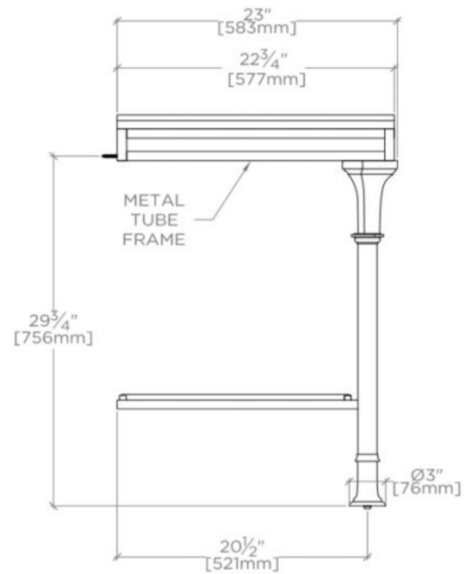

LUCERNE

100518

Lucerne Metal Two Leg Single Washstand 36 15/16" X 22 7/8" X 29 3/8"

SHOWN IN SLAB SOLD SEPARATELY

TECHNICAL DETAILS

ADA Compliance: No
Adjustable Levelers / Feet: N
Leg Material: Metal
Number of Legs: Two
Primary Material: Brass
Sink Visibility: N

WATERWORKS

LUCERNE

100518

Lucerne Metal Two Leg Single Washstand 36 15/16" X 22 7/8" X 29 3/8"

TOP VIEW SCALE: 3/4"=1'-0"

FRONT VIEW SCALE: 3/4"=1'-0"

SIDE VIEW SCALE: 3/4"=1'-0"