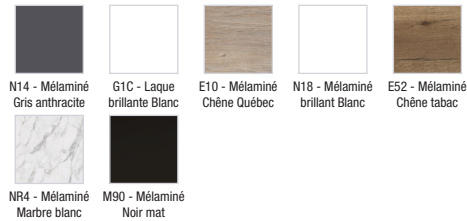

EB2532-R5

Collection: ODÉON RIVE GAUCHE

Finish*:

Main features:

Features

- DIMENSIONS: 80 x 50.80 x 73.90 cm
- MATERIAL: Lacquer or melamine
- NORMS AND REGULATION: NF
- VERSION: Chrome handle
- HANDLE : Attached wire handle
- FIXING: Installer selects fixings set according to wall support

Technical drawing

Product Specification: Base unit for vanity top 80 cm, 3 drawers, chrome wire handles. EB2532-R5. Collection: ODÉON RIVE GAUCHE. DIMENSIONS: 80 x 50.80 x 73.90 cm. WEIGHT: 43.3 kg. MATERIAL: Lacquer or melamine. INSTALLATION TYPE: Wall-hung. NORMS AND REGULATION: NF. STORAGE TYPE: Drawer. VERSION: Chrome handle. PRODUCT INCLUDED: Feet. HANDLE : Attached wire handle. INSIDE FINISH: Grey. FIXING: Installer selects fixings set according to wall support. ADDITIONAL INFORMATION: tap, vanity top/basin and fixings set not included.