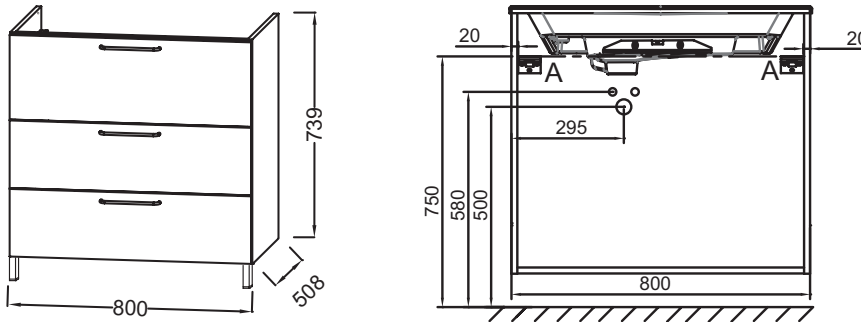

EB2532-R5

Collection: ODÉON RIVE GAUCHE

Finish*:

Main features:

Features

- DIMENSIONS: 80 x 50.80 x 73.90 cm
- MATERIAL: Lacquer or melamine
- NORMS AND REGULATION: NF
- VERSION: Chrome handle
- HANDLE : Attached wire handle
- FIXING: Installer selects fixings set according to wall support

- WEIGHT: 43.3 kg
- INSTALLATION TYPE: Wall-hung
- STORAGE TYPE: Drawer
- PRODUCT INCLUDED: Feet
- INSIDE FINISH: Grey
- ADDITIONAL INFORMATION: tap, vanity top/basin and fixings set not included

Consumer benefits

Technical drawing

Product Specification: Base unit for vanity top 80 cm, 3 drawers, chrome wire handles. EB2532-R5. Collection: ODÉON RIVE GAUCHE. DIMENSIONS: 80 x 50.80 x 73.90 cm. WEIGHT: 43.3 kg. MATERIAL: Lacquer or melamine. INSTALLATION TYPE: Wall-hung. NORMS AND REGULATION: NF. STORAGE TYPE: Drawer. VERSION: Chrome handle. PRODUCT INCLUDED: Feet. HANDLE : Attached wire handle. INSIDE FINISH: Grey. FIXING: Installer selects fixings set according to wall support. ADDITIONAL INFORMATION: tap, vanity top/basin and fixings set not included.