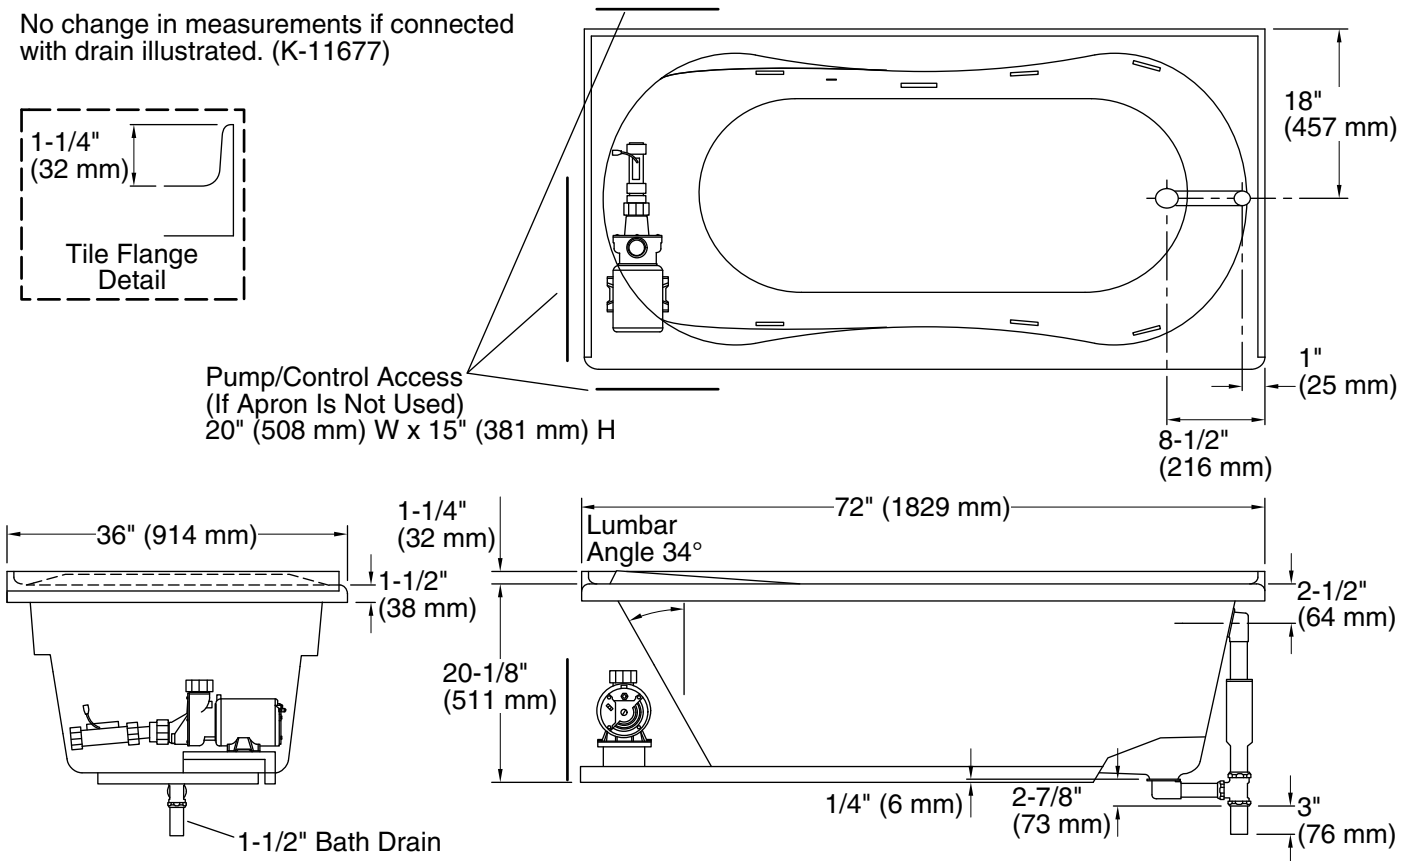

Pump/Control Access  
 (If Apron Is Not Used)  
 20" (508 mm) W x 15" (381 mm) H

## Technical Information

All product dimensions are nominal.

Installation: Three-wall alcove  
 Drain location: Right  
 Basin area, bottom: 55" x 21" (1397 mm x 533 mm)  
 Basin area, top: 65" x 26" (1651 mm x 660 mm)  
 Weight: 71 lbs (32.2 kg)  
 Minimum floor load: 39 lbs/ft<sup>2</sup> (190.4 kg/m<sup>2</sup>)  
 Water depth: 15" (381 mm)  
 Water capacity: 72 gal (272.5 L)  
 Electrical component rating: Pump: 120 V, 7.5 A, 60 Hz  
 Heater: 120 V, 12.5 A, 60 Hz, 1500 W  
 Minimum flat for door: 2-5/8" (67 mm)