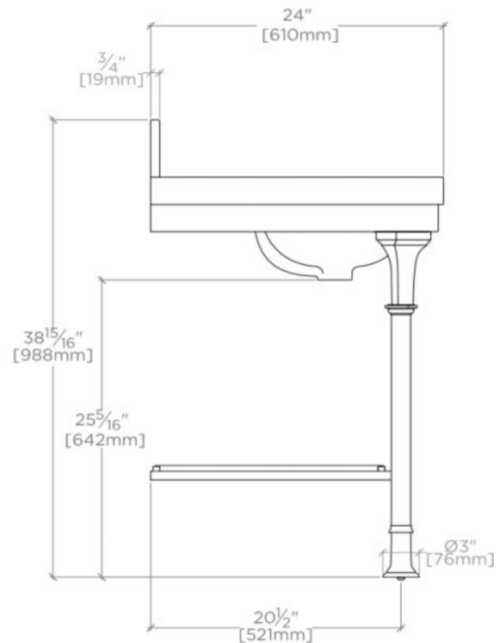

## LUCERNE

LCWS01

Lucerne Two Leg Single Washstand Packaged with Sink and Slab  
Top 39" x 24" x 38 7/8"

SCALE: 3/4"=1'-0"

SCALE: 3/4"=1'-0"

SCALE: 3/4"=1'-0"