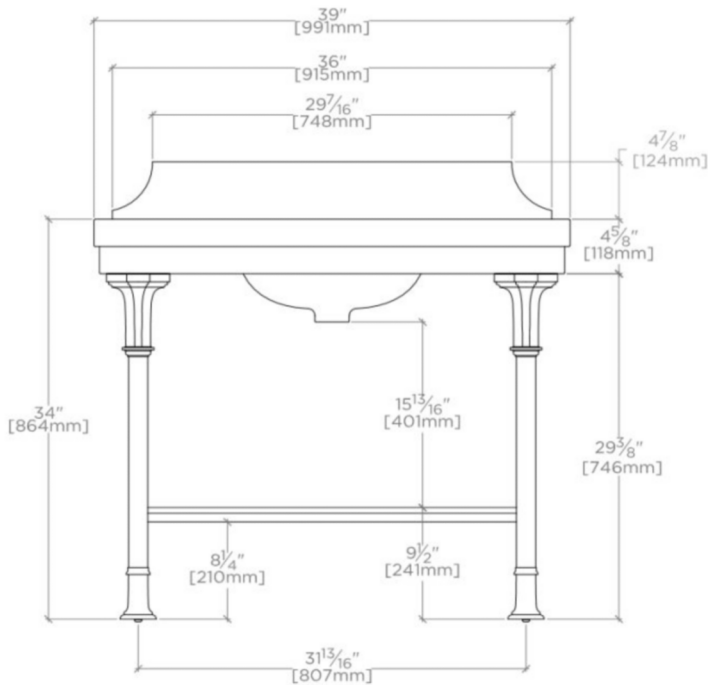

## LUCERNE

LCWS01

Lucerne Two Leg Single Washstand Packaged with Sink and Slab  
Top 39" x 24" x 38 7/8"

SCALE: 3/4"=1'-0"

SCALE: 3/4"=1'-0"

SCALE: 3/4"=1'-0"