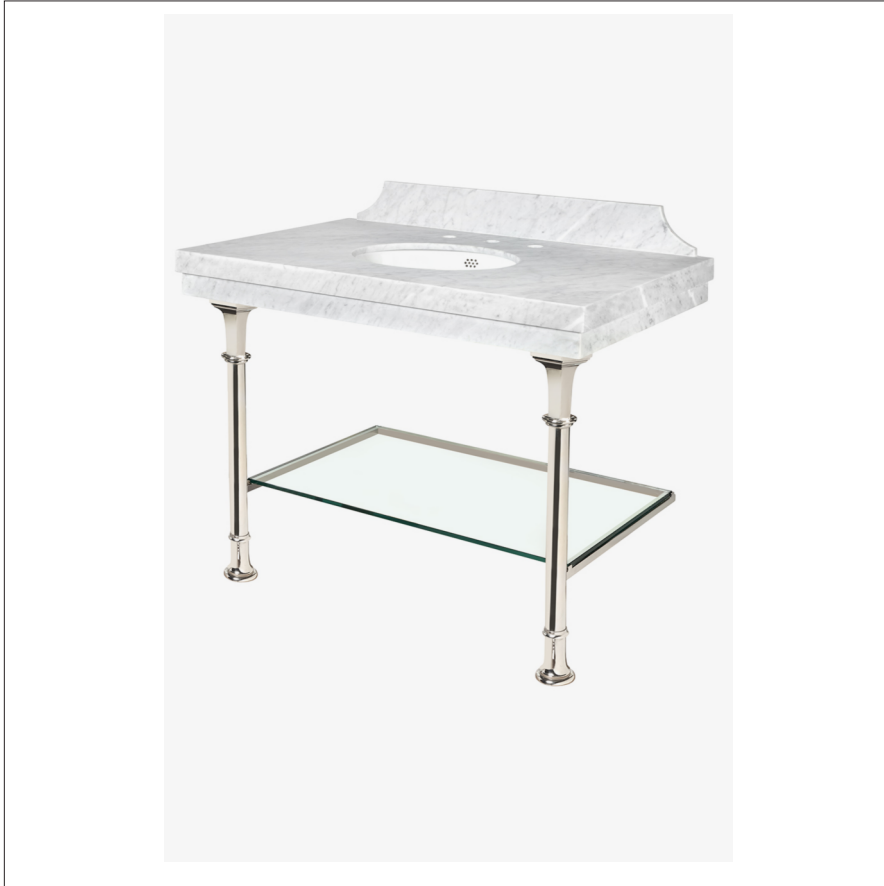

## LUCERNE

LCWS01

Lucerne Two Leg Single Washstand Packaged with Sink and Slab  
Top 39" x 24" x 38 7/8"

FILEDESCRIPTION

### TECHNICAL DETAILS

ADA Compliance: No  
Adjustable Levelers / Feet: N  
Leg Material: Metal  
Number of Legs: Four  
Primary Material: Brass  
Sink Visibility: N

### PRODUCT FEATURES

- Solid Brass
- Lower glass shelf for storage
- Includes Manchester Sink and Carrara stone top
- Custom sizes not available
- Can be purchased singly (100518)

## LUCERNE

LCWS01

Lucerne Two Leg Single Washstand Packaged with Sink and Slab  
Top 39" x 24" x 38 7/8"

SCALE: 3/4"=1'-0"

SCALE: 3/4"=1'-0"

SCALE: 3/4"=1'-0"