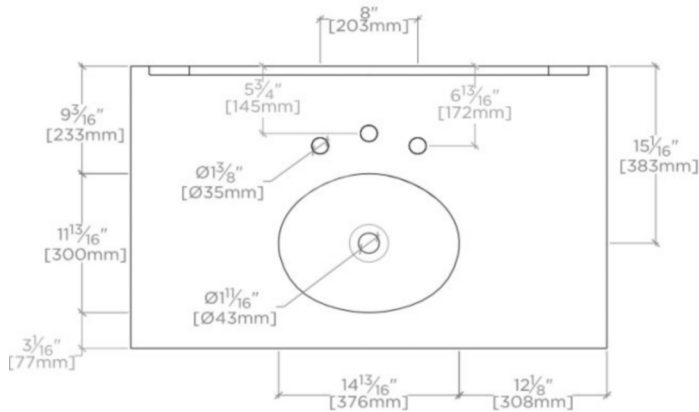

## LUCERNE

LCWS01

Lucerne Two Leg Single Washstand Packaged with Sink and Slab  
Top 39" x 24" x 38 7/8"

FILEDESCRIPTION

### PRODUCT FEATURES

- Solid Brass
- Lower glass shelf for storage
- Includes Manchester Sink and Carrara stone top
- Custom sizes not available
- Can be purchased singly (100518)

## LUCERNE

LCWS01

Lucerne Two Leg Single Washstand Packaged with Sink and Slab  
Top 39" x 24" x 38 7/8"

SCALE: 3/4"=1'-0"

SCALE: 3/4"=1'-0"

SCALE: 3/4"=1'-0"