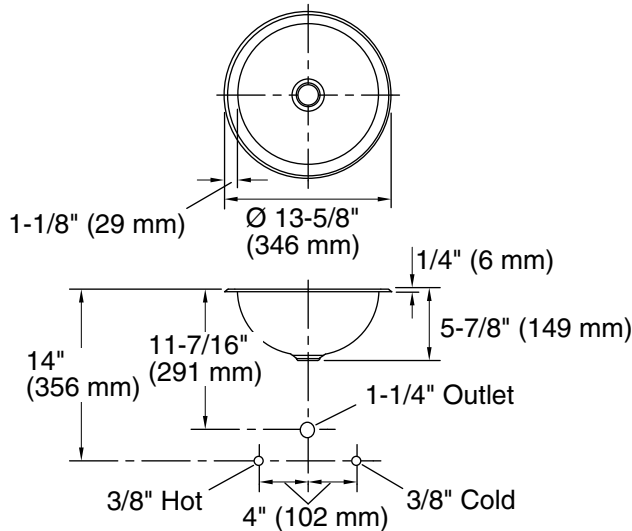

### Technical Information

All product dimensions are nominal.

Bowl configuration:	Single
Installation:	Drop-in, Under-mount
Bowl area (Only):	Diameter: 11-1/2" (292 mm) Water depth: 5-1/4" (133 mm)
Drain hole:	1-5/8" (41 mm)
Template:	111578-7, required, included