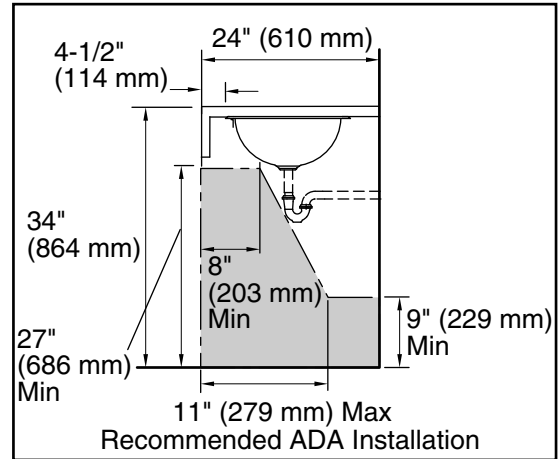

### Technical Information

All product dimensions are nominal.

Bowl configuration:	Single
Installation:	Drop-in, Under-mount
Bowl area (Only):	Diameter: 11-1/2" (292 mm) Water depth: 5-1/4" (133 mm)
Drain hole:	1-5/8" (41 mm)
Template:	111578-7, required, included