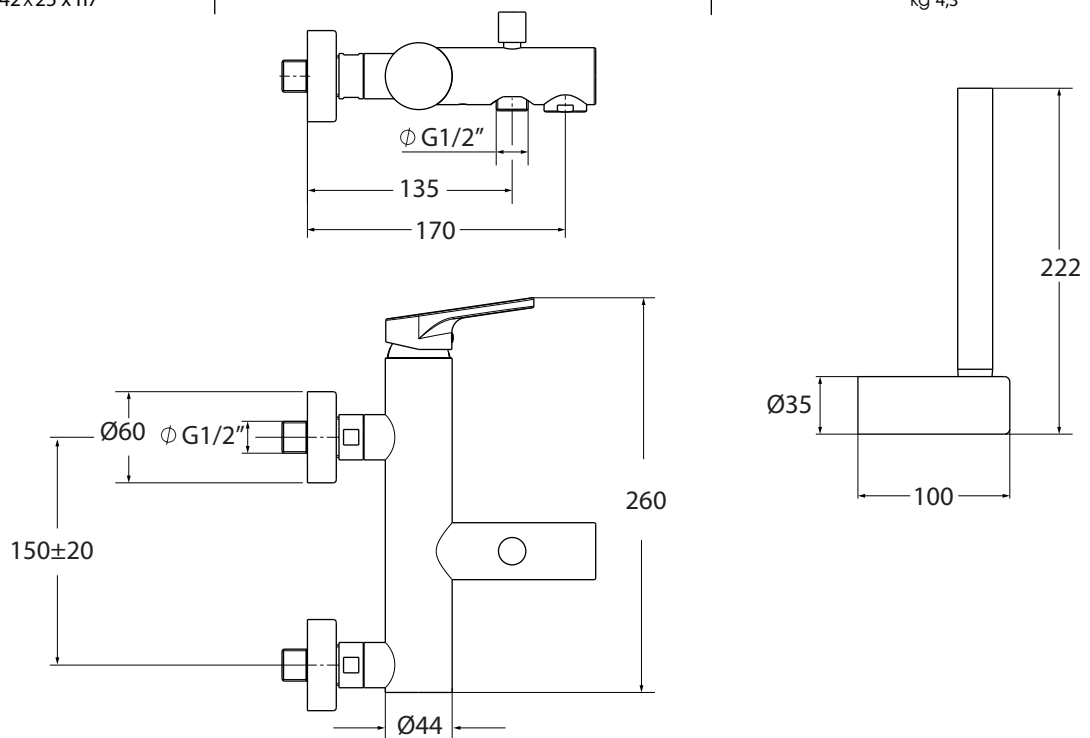

AN 57

con cartuccia joystick

codice
code

Gruppo vasca esterno
External bath-tub mixer

AN 57

CM box 42x25 x h7

kg 4,3

scala/scale 1: 5 dimensioni/dimensions in mm

Rubinetteria. Taps.

CR
Cromo
Chrome

BI
Bianco opaco
Matt white

NE
Nero opaco
Matt Black

TECHNICAL SHEET n°: 01	DESIGNER: ANGELETTI RUZZA	CODE: AN 57	Azzurra sanitari in ceramica S.p.a. via Civita Castellana snc 01030 Castel S.Elia (VT) - ITALY Tel. +39.0761 518155 Fax. +39.0761 514560	
SHEET FORMAT: A4	ISO	REVISION: 02	SCALE: 1:20	DATE: 01/08/2019
REGULATIONS				
All the measurements respect the tolerances provided by the "AZZURRA QUALITY GUIDELINES".				