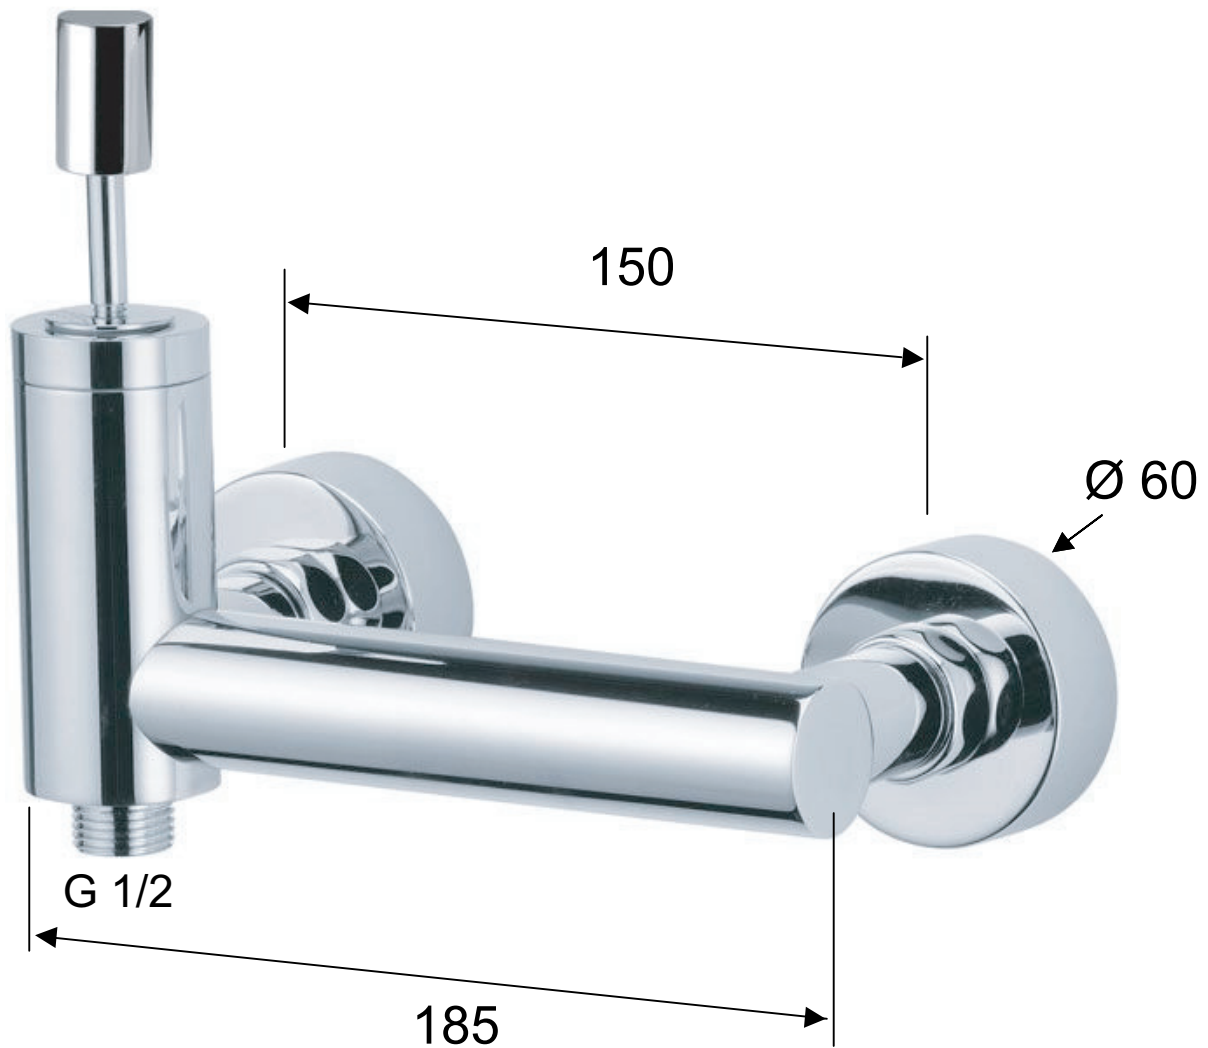

**DANIEL**

SCHEDA TECNICA TECHNICAL FEATURES

ART. COD.

**K18611**

**MATERIALI / MATERIALS**

OTTONE CROMATO / CHROME PLATED BRASS

**CROMATURA / CHROME PLATING**

UNI EN 248