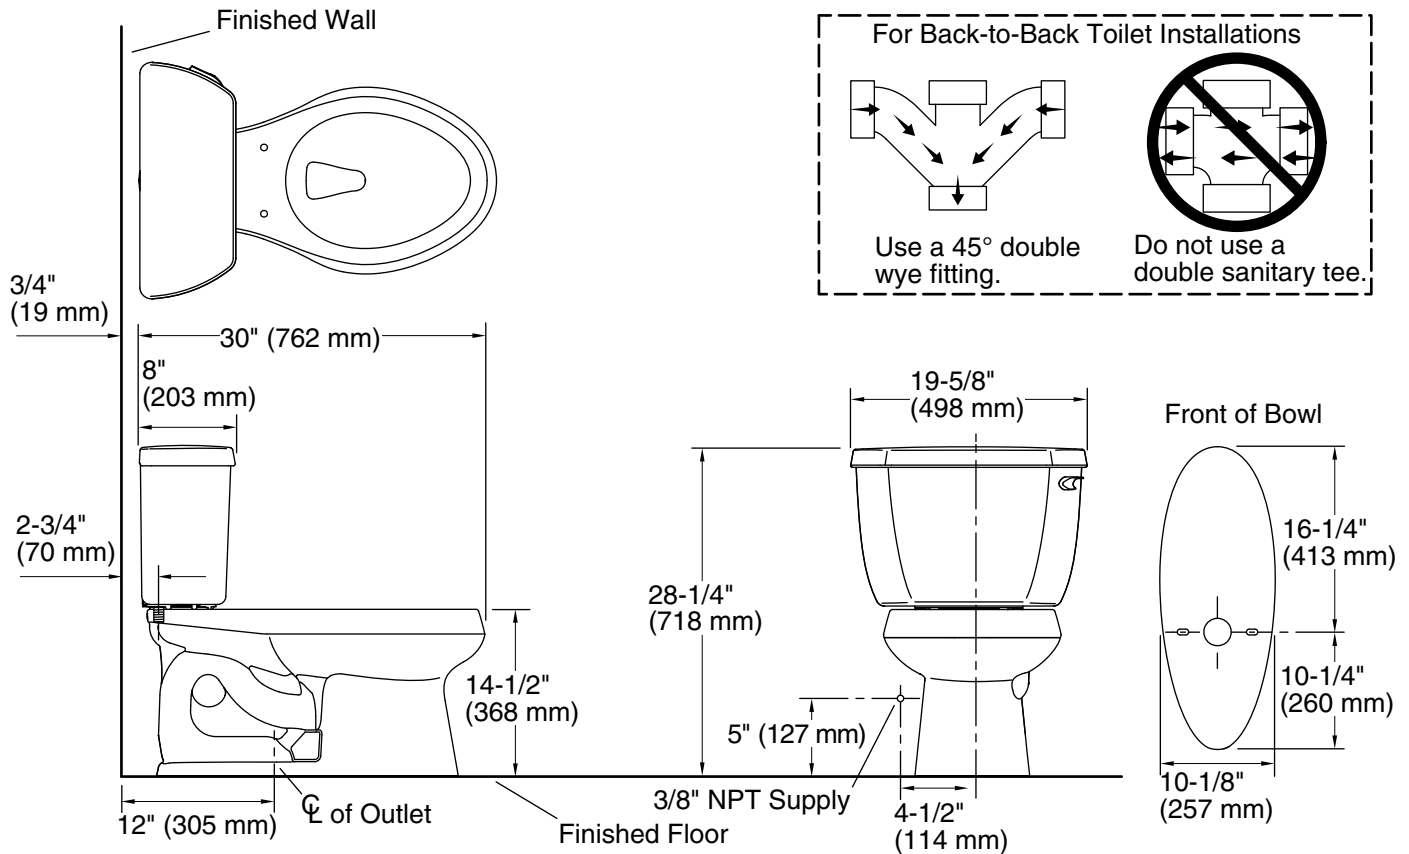

Installation

- Standard 12" (305 mm) rough-in.
- Seat and supply line sold separately.

Water Conservation & Rebates

- Eligible for consumer rebates in some municipalities.

Recommended Products/Accessories

Included Components

Product consists of:

- K-4198 Elongated Bowl
- K-4436-RA Toilet tank, 1.28 gpf

Additional Components:

- Bolt cap accessory pack
- Tank accessory pack
- Tank cover
- Trip lever

Codes/Standards

Color	Code	Description
	0	White
	96	Biscuit
	47	Almond

Wellworth® Classic
Two-piece elongated 1.28 gpf toilet
K-3575-RA

Technical Information

All product dimensions are nominal.

- Toilet type: Two-piece, Floor-mount
- Waste Outlet: Floor
- Bowl shape: Elongated
- Flush type: Class Five®
- Trap passageway: 2-1/8" (54 mm)
- Water Consumption
 - Full: 1.28 gpf (4.8 lpf)
- Water surface size: 11-1/4" x 8-1/4" (286 mm x 210 mm)
- Rim to water surface: 5-1/4" (133 mm)
- Rough-in: 12" (305 mm)
- Seat-mounting holes: 5-1/2" (140 mm)

Notes

Install this product according to the installation instructions.
For back-to-back toilet installations: Use only a 45° double wye fitting.