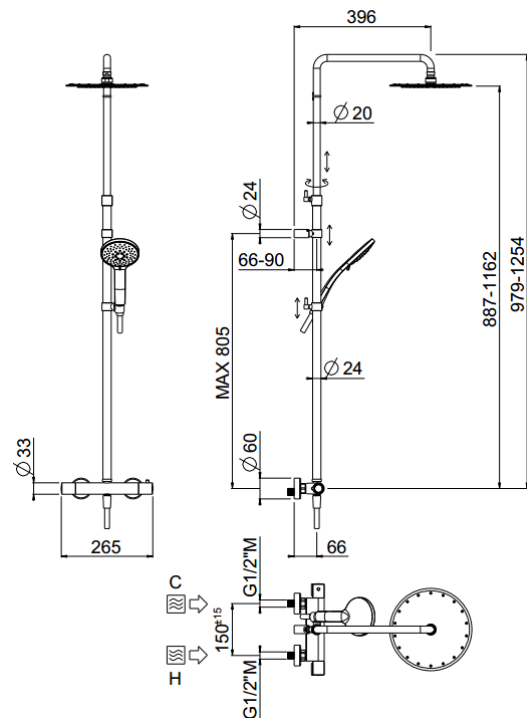

## TECHNICAL INFORMATION

Bridge telescopic shower column including exposed thermostatic mixer with diverter, turning bar with adjustable mounting. Round shower head, Ø300, non-liming, inspectable and serviceable in chromed stainless steel. 3 jets non-liming shower in ABS. Smooth double anti-torsion PVC flexible hose, cm 150. CHROME

## FEATURES

rain jet

central jet

side jet

double anti-torsion

adjustable  
telescopic shower  
column

inspectable  
round

## TECHNICAL DRAWING