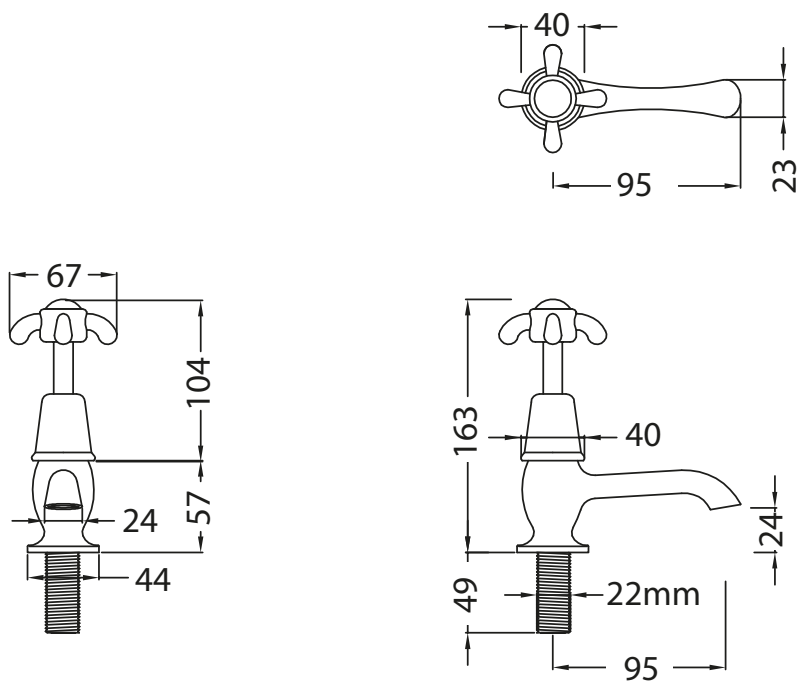

# Catchpole & Rye

Saracens Dairy,  
Pluckley,  
Kent. U.K.  
TN27 0SA.  
TEL: +44 (0)1233 840840  
EMAIL: info@catchpoleandrye.com

Product Range:

Taps

Product Name:

La Loire Basin Pillar Taps

## DIMENSIONAL DATA SHEET

DATE: AUGUST 2018

### NOTES:

DIMENSIONS IN MILLIMETRES.

WHILST EVERY EFFORT IS MADE TO ENSURE THE ACCURACY OF THESE DATA SHEETS THEY ARE SUBJECT TO CHANGE WITHOUT NOTICE AS PART OF THE COMPANY'S PRODUCT DEVELOPMENT PROCESS.