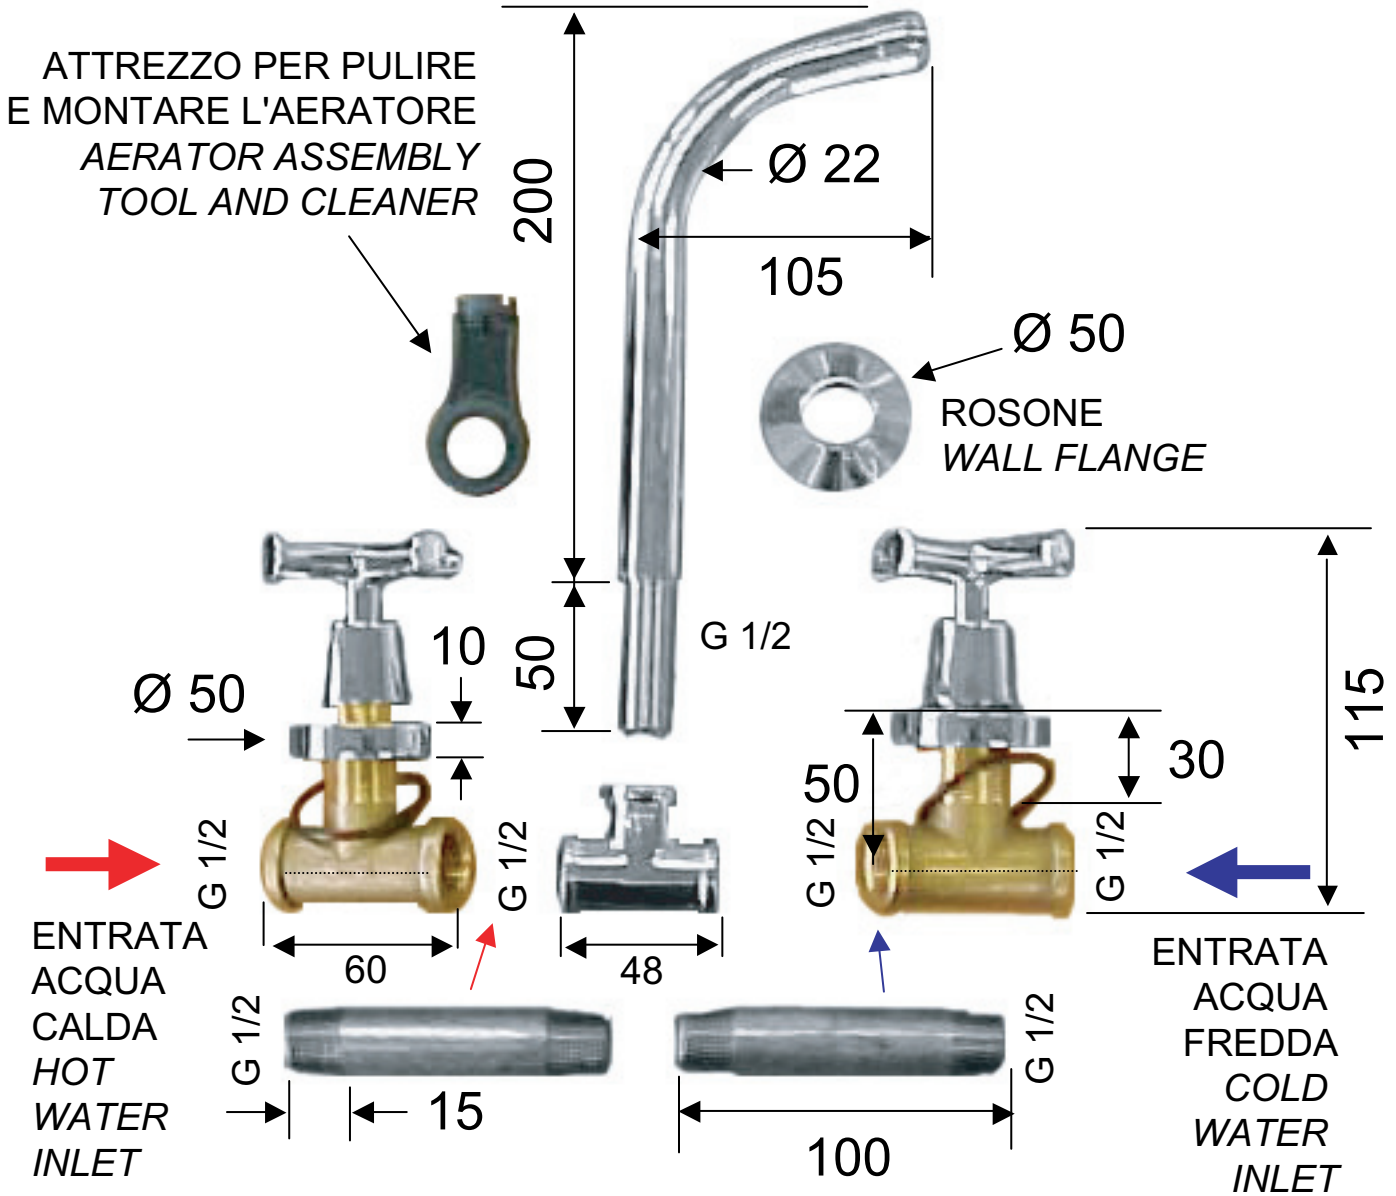

DANIEL

SCHEDA TECNICA TECHNICAL FEATURES

ART. COD.

J5022

ATTREZZO PER PULIRE
E MONTARE L'AERATORE
AERATOR ASSEMBLY
TOOL AND CLEANER

MATERIALI / MATERIALS

OTTONE CROMATO / CHROME PLATED BRASS

CROMATURA / CHROME PLATING

UNI EN 248