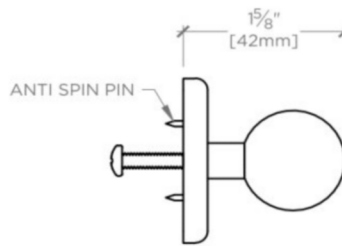

## LUDLOW

Ludlow 1 1/4" Knob

LDHW01

MOUNTING HARDWARE INCLUDED		
STYLE #	DESCRIPTION	QTY
998945	Service Parts 8-32 1" Truss Head Machine Screw, Combo, Slotted	1
998946	Service Parts 8-32 1 1/2" Truss Head Machine Screw, Combo, Slotted	1

TOP VIEW SCALE: 6"=1'-0"

ISO VIEW SCALE: 6"=1'-0"

FRONT VIEW SCALE: 6"=1'-0"

SIDE VIEW SCALE: 6"=1'-0"