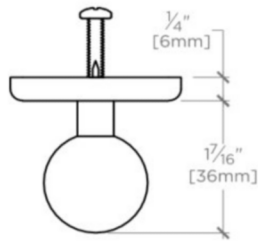

### PRODUCT FEATURES

Square backplates inherent to the Ludlow aesthetic

Pair with Waterworks extensive line of Ludlow fittings and faucets

Solid brass

Includes per fixing: 8-32 Truss Head Machine Screw-Combo-Slotted

TOP VIEW SCALE: 6"=1'-0"

ISO VIEW SCALE: 6"=1'-0"

FRONT VIEW SCALE: 6"=1'-0"

SIDE VIEW SCALE: 6"=1'-0"