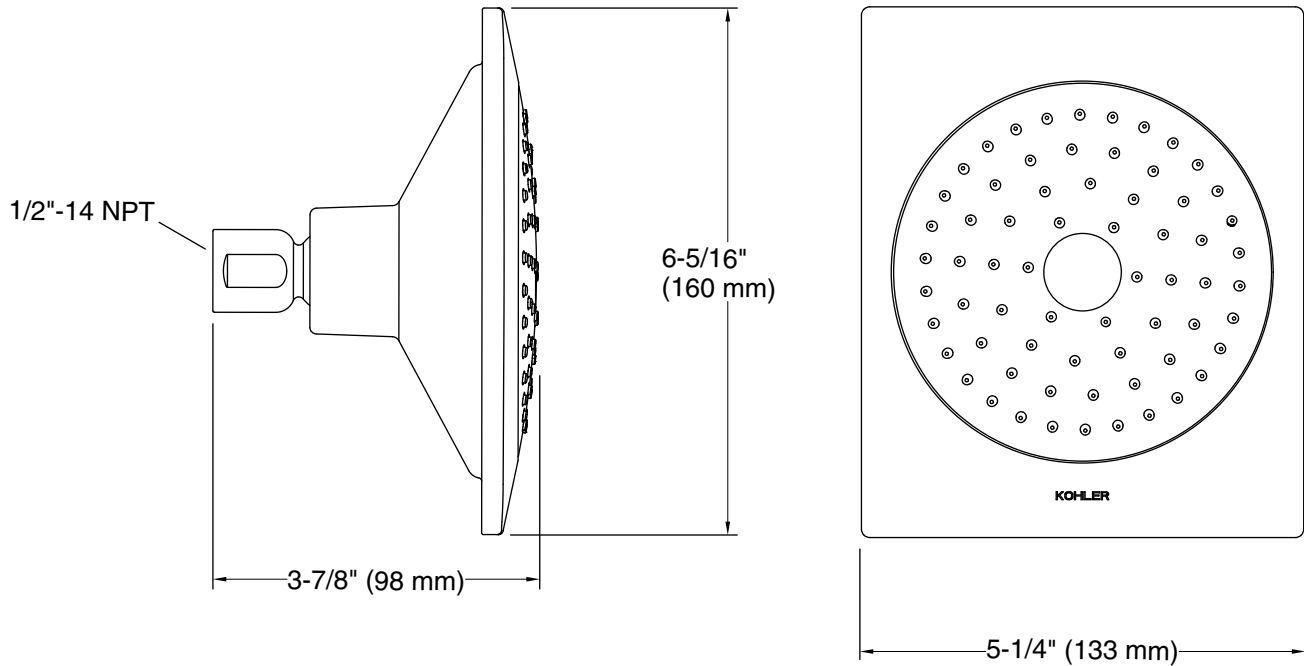

Technical Information

All product dimensions are nominal.

Showerhead/Body Spray:

Rated maximum flow: 2.5 gal/min (9.5 l/min)

Notes

Install this product according to the installation guide.