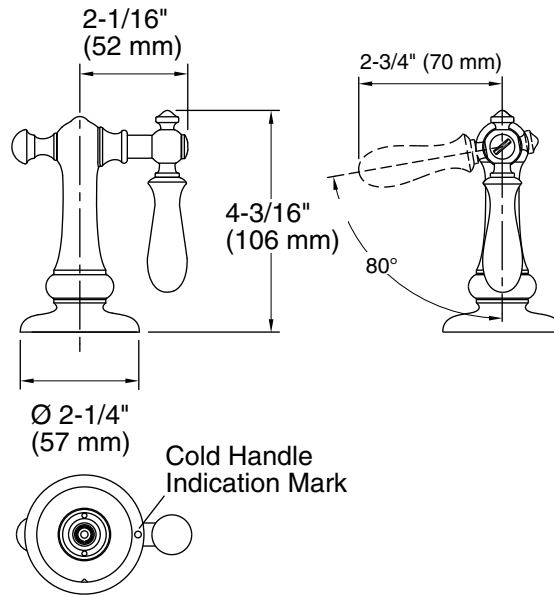

Features

- Two swing lever handles offer separate control of hot and cold water.
- Bath spout sold separately.
- Coordinates with other products in the Artifacts collection.

Material

- Premium metal construction for durability and reliability.
- KOHLER finishes resist corrosion and tarnishing.

Installation

- Deck-mount.

Recommended Products/Accessories

K-23723 Faucet cleaner

ADA CSA B651 OBC

Codes/Standards

ASME A112.18.1/CSA B125.1
ADA
CSA B651
OBC

KOHLER® Faucet Lifetime Limited Warranty

Technical Information

All product dimensions are nominal.

Notes

IMPORTANT! Artifacts deck-mount handles are only compatible with the valve included with the Artifacts deck-mount faucets. Do not install to a K-300 bath valve.

IMPORTANT! For K-T98071-9M models, the handle swings up and toward the user. Ensure that the handle will not interfere with the bath fixture during operation.

For K-T98071-9M models, the setscrews face the back of the faucet when properly installed. A circular mark on the bottom of the handle indicates the cold handle.