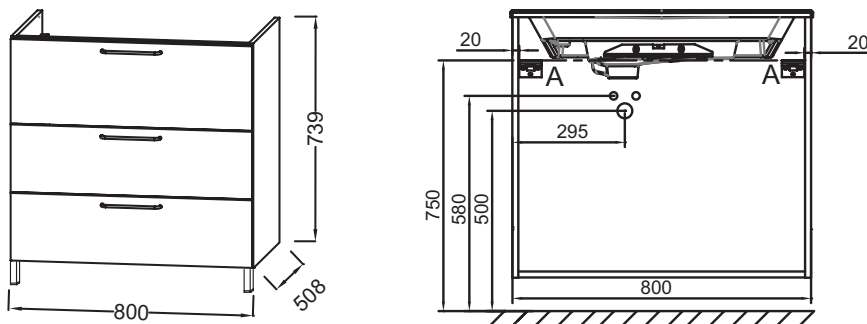

EB2532-R9

Collection: ODÉON RIVE GAUCHE

Finish*:

Main features:

Features

- DIMENSIONS: 80 x 50.80 x 73.90 cm
- MATERIAL: Lacquer or melamine
- NORMS AND REGULATION: NF
- VERSION: Black handle
- HANDLE : Attached wire handle
- FIXING: Installer selects fixings set according to wall support

- WEIGHT: 43.3 kg
- INSTALLATION TYPE: Wall-hung
- STORAGE TYPE: Drawer
- PRODUCT INCLUDED: Feet
- INSIDE FINISH: Grey
- ADDITIONAL INFORMATION: tap, vanity top/basin and fixings set not included

Consumer benefits

Technical drawing

Product Specification: Base unit for vanity top 80 cm, 3 drawers, black wire handles. EB2532-R9. Collection: ODÉON RIVE GAUCHE. DIMENSIONS: 80 x 50.80 x 73.90 cm. WEIGHT: 43.3 kg. MATERIAL: Lacquer or melamine. INSTALLATION TYPE: Wall-hung. NORMS AND REGULATION: NF. STORAGE TYPE: Drawer. VERSION: Black handle. PRODUCT INCLUDED: Feet. HANDLE : Attached wire handle. INSIDE FINISH: Grey. FIXING: Installer selects fixings set according to wall support. ADDITIONAL INFORMATION: tap, vanity top/basin and fixings set not included.