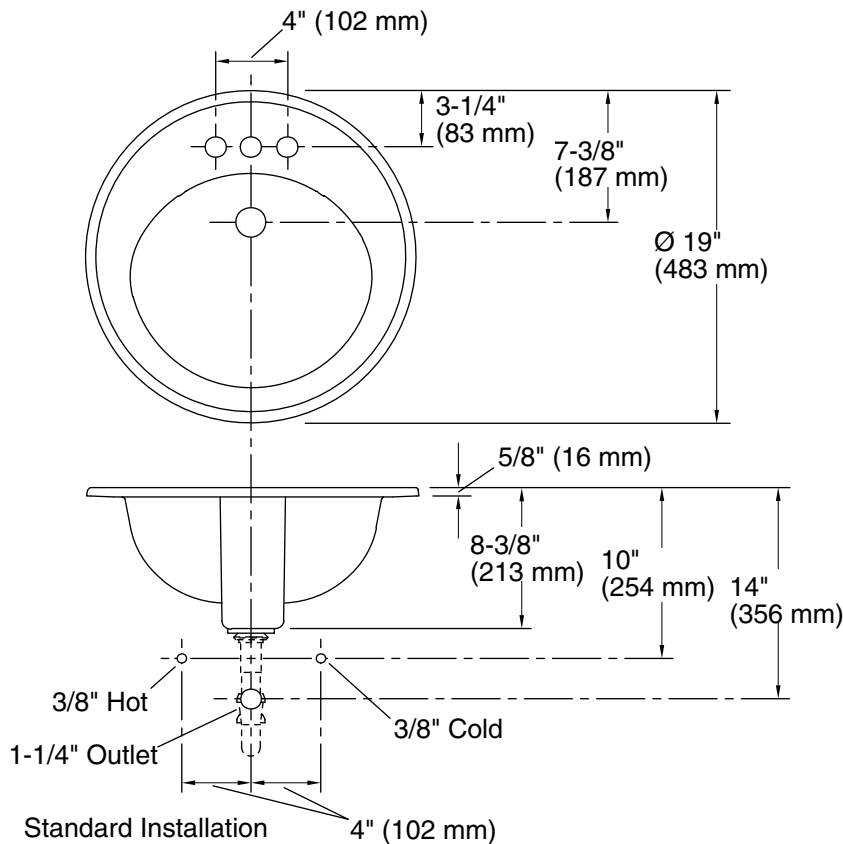

Features

- 4" (102 mm) centerset faucet holes.
- Round basin.
- Overflow drain.

Material

- Vitreous china.

Installation

- Drop-in.

Recommended Products/Accessories

- K-23726 Drain treatment
- K-23725 Cast iron cleaner

Color	Code	Description
	0	White
	96	Biscuit
	47	Almond
	NY	Dune
	95	Ice™ Grey
	7	Black Black™

Technical Information

All product dimensions are nominal.

Bowl configuration:	Single
Installation:	Drop-in
Bowl area (Only):	Length: 14" (356 mm) Width: 12" (305 mm) With overflow: Yes Water depth: 4" (102 mm)
With overflow:	Yes
Number of deck holes:	3
Faucet hole spacing:	4" (102 mm)
Faucet hole(s):	1-1/4" (32 mm)
Drain hole:	1-3/4" (44 mm)