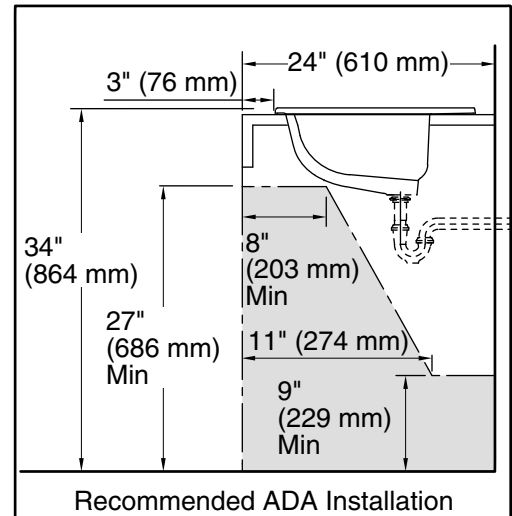

Features

- 4" (102 mm) centerset faucet holes.
- Round basin.
- Overflow drain.

Material

- Vitreous china.

Installation

- Drop-in.

Recommended Products/Accessories

- K-23726 Drain treatment
- K-23725 Cast iron cleaner

Color	Code	Description
	0	White
	96	Biscuit
	47	Almond
	NY	Dune
	95	Ice™ Grey
	7	Black Black™

Technical Information

All product dimensions are nominal.

Bowl configuration:	Single
Installation:	Drop-in
Bowl area (Only):	Length: 14" (356 mm) Width: 12" (305 mm) With overflow: Yes Water depth: 4" (102 mm)
With overflow:	Yes
Number of deck holes:	3
Faucet hole spacing:	4" (102 mm)
Faucet hole(s):	1-1/4" (32 mm)
Drain hole:	1-3/4" (44 mm)