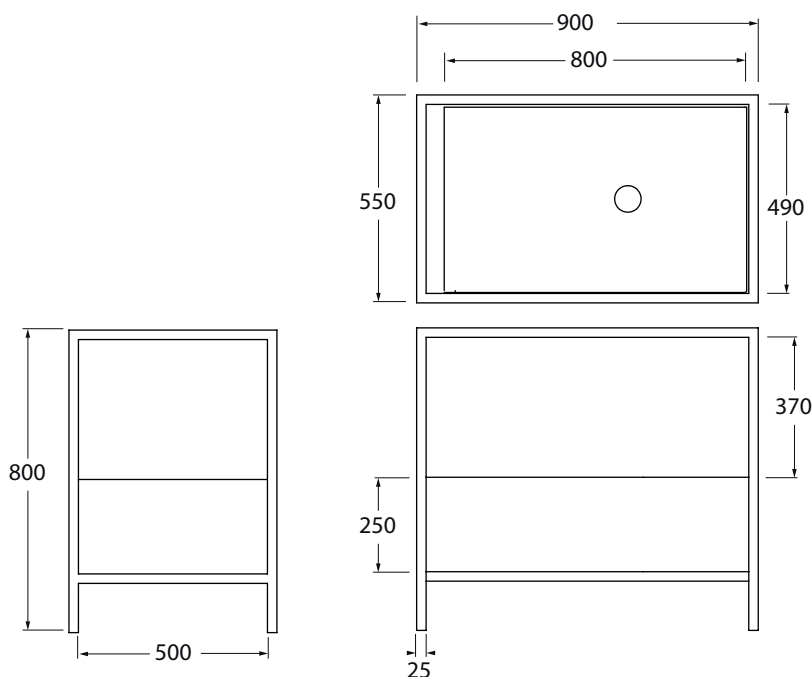

STA 90 01

codice
code

Struttura a terra STAND 90cm in metallo verniciato completa di mensola "misura" 80 cm con foro centrato, e mobile in rovere con cassettone integrato.

Floor painted metal structure STAND 90 cm provided with ceramic custom made shelves 80 cm with central hole and oak furniture with one drawers.

Struttura a terra STAND 90cm in metallo verniciato completa di mensola "misura" 80 cm con foro centrato, e mobile bianco con cassettone integrato.

Floor painted metal structure STAND 90 cm provided with ceramic custom made shelves 80 cm with central hole and white furniture with one drawers.

cotone/ cotton

STA 90BB 01

antracite/ anthracite

STA 90GB 01

Cm 90x55xh80

plt Italy pz. - plt export pcs.

kg 55

scala/scale 1:20 dimensioni/dimensions in mm

Color range available for STRUCTURE

TECHNICAL SHEET n°: 01	DESIGNER STUDIO STORAGE	CODE: STA 90 01
SHEET FORMAT: A4	ISO	REVISION: 02
REGULATIONS	SCALE 1:20	DATE 24/09/2019
All the measurements respect the tolerances provided by the "AZZURRA QUALITY GUIDELINES".		