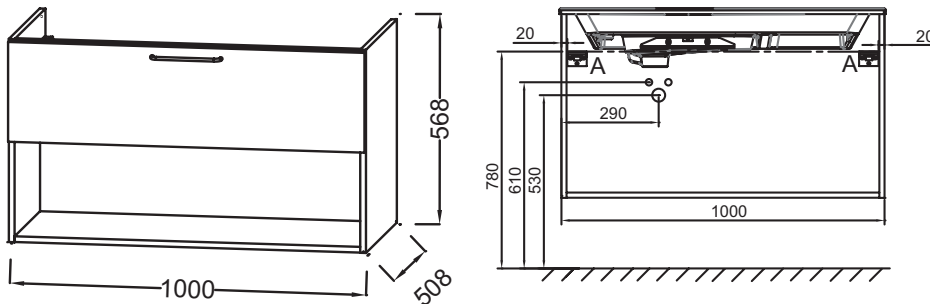

ODÉON RIVE GAUCHE - Base unit for vanity top 100 cm, 1 drawer/1 niche, black wire handle

Jacob Delafon
PARIS

EB2554-R9

Collection: ODÉON RIVE GAUCHE

Finish*:

Main features:

Features

- DIMENSIONS: 100 x 50.80 x 56.80 cm
- MATERIAL: Lacquer or melamine
- NORMS AND REGULATION: NF
- VERSION: Black handle
- INSIDE FINISH: Grey
- ADDITIONAL INFORMATION: tap, vanity top/basin and fixings set not included
- WEIGHT: 25.9 kg
- INSTALLATION TYPE: Wall-hung
- STORAGE TYPE: Drawer + niche
- HANDLE : Attached wire handle
- FIXING: Installer selects fixings set according to wall support

Consumer benefits

- SOUND COMFORT: Drawers equipped with a damper close system
- PERFECT FINISH: Wide choice of finishes

Installation benefits

- EASY INSTALLATION: Assembled cabinet

Required products

- EB2564: Vanity top frosted glass 101 cm
- EXAU112-Z: Vanity top 100 cm

Technical drawing

Product Specification: Base unit for vanity top 100 cm, 1 drawer/1 niche, black wire handle. EB2554-R9. Collection: ODÉON RIVE GAUCHE. DIMENSIONS: 100 x 50.80 x 56.80 cm. WEIGHT: 25.9 kg. MATERIAL: Lacquer or melamine. INSTALLATION TYPE: Wall-hung. NORMS AND REGULATION: NF. STORAGE TYPE: Drawer + niche. VERSION: Black handle. HANDLE : Attached wire handle. INSIDE FINISH: Grey. FIXING: Installer selects fixings set according to wall support. ADDITIONAL INFORMATION: tap, vanity top/basin and fixings set not included.