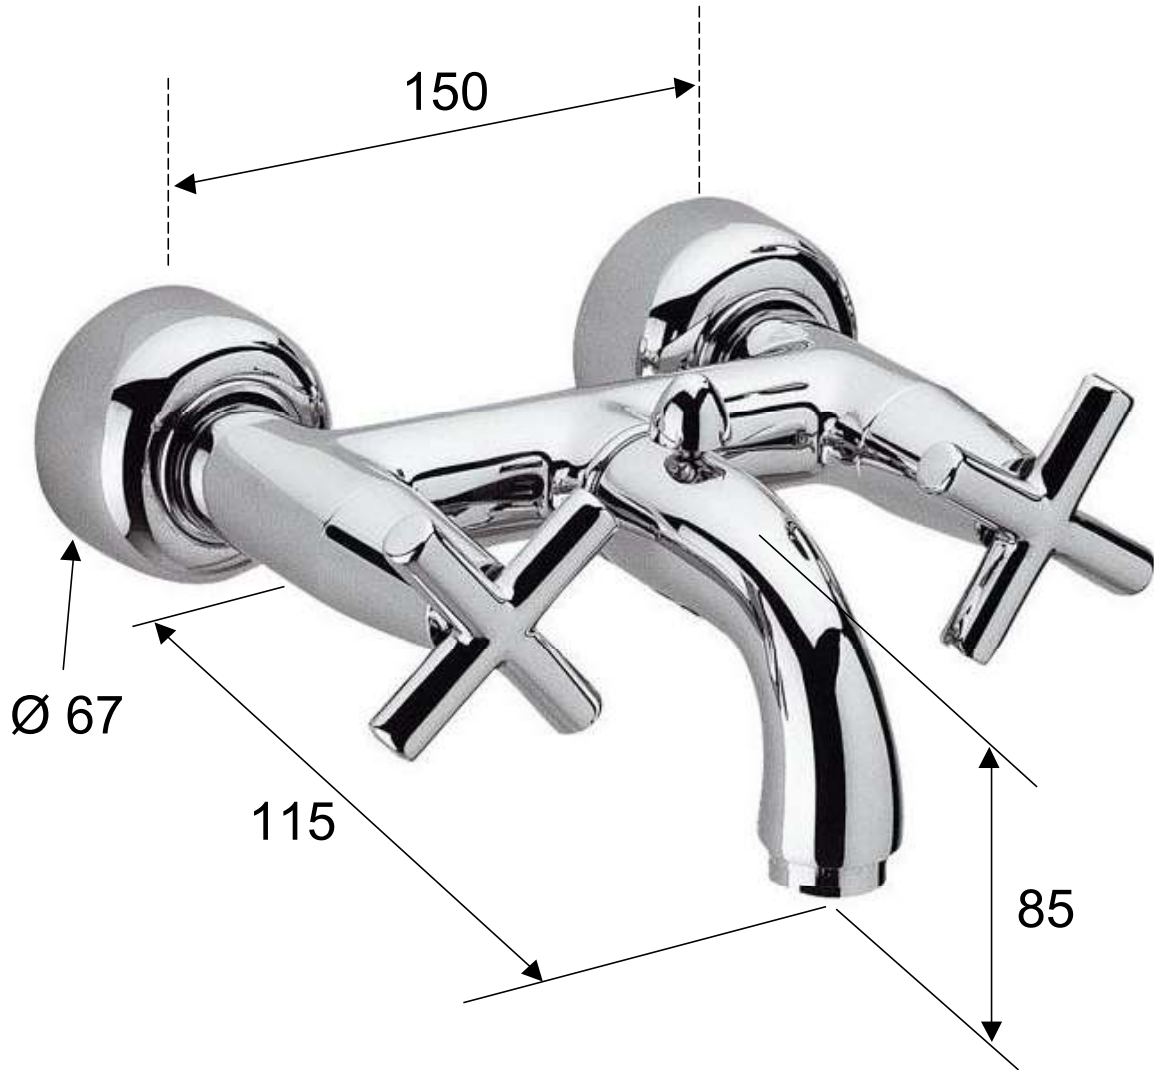

DANIEL

SCHEDA TECNICA TECHNICAL FEATURES

ART. COD.

J4300H

MATERIALI / MATERIALS

OTTONE CROMATO / CHROME PLATED BRASS

CROMATURA / CHROME PLATING

UNI EN 248