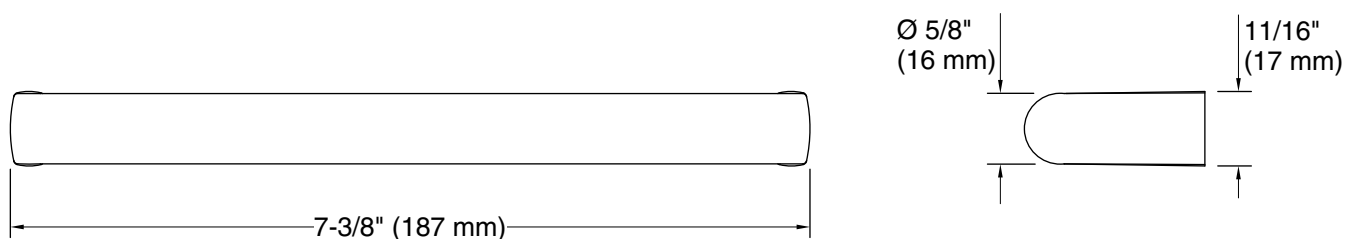

Technical Information

All product dimensions are nominal.

Installation Type: Cabinet mount

Material: Zinc

Notes

Install this product according to the installation instructions.

CAUTION: Risk of personal injury. Do not install these products in any area where they are likely to be used inadvertently as a grab bar or support bar. These products are not designed or intended for use as a grab bar or support bar.