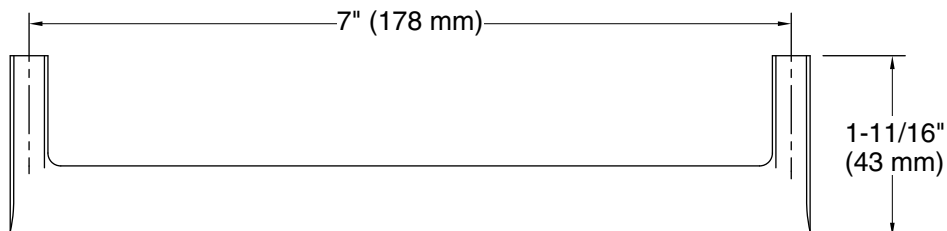

Technical Information

All product dimensions are nominal.

Installation Type: Cabinet mount

Material: Zinc

Notes

Install this product according to the installation instructions.

CAUTION: Risk of personal injury. Do not install these products in any area where they are likely to be used inadvertently as a grab bar or support bar. These products are not designed or intended for use as a grab bar or support bar.