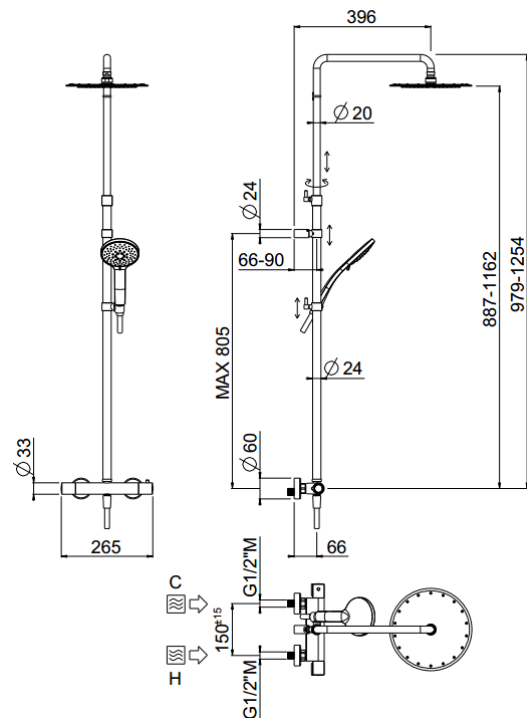

Rigoletto telescopic

Rigoletto telescopic, Stick shower head
00-1944-N-CR

TECHNICAL INFORMATION

Bridge telescopic shower column including exposed thermostatic mixer with diverter and brass handles, turning bar with adjustable mounting. Round shower head, Ø200, non-liming, inspectable and serviceable in ABS. 3 jets non-liming shower in ABS. Smooth double anti-torsion PVC flexible hose, cm 150. CHROME

Flow rate:
x rubinetto

PICTURE

SPARE PARTS

ORIC031
T°

ORIC032
2 vie / ways

FEATURES

rain jet

central jet

side jet

double anti-torsion

adjustable
telescopic shower
column

inspectable
round

TECHNICAL DRAWING

FINISHINGS