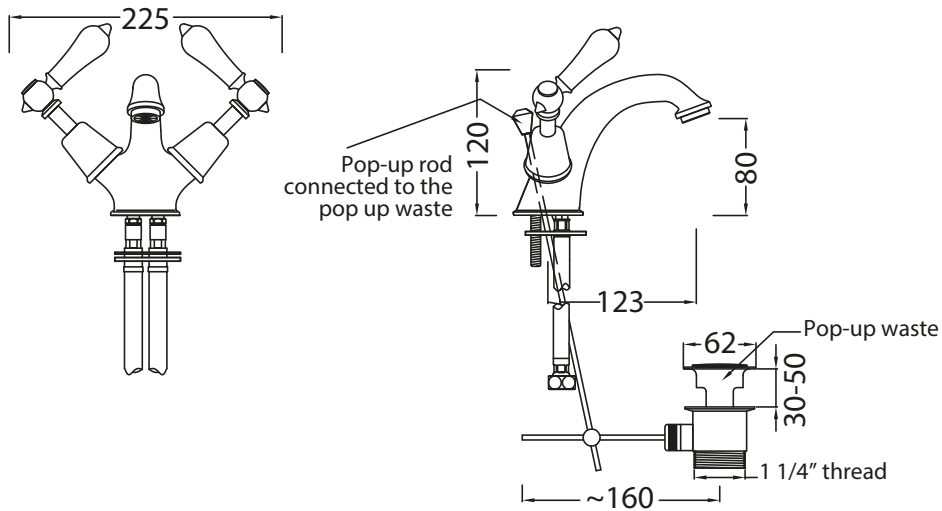

# Catchpole & Rye

Saracens Dairy,  
Pluckley,  
Kent. U.K.  
TN27 0SA.  
TEL: +44 (0)1233 840840  
EMAIL: info@catchpoleandrye.com

Product Range:

Taps

Product Name:

La Fontaine Basin Monobloc

DIMENSIONAL DATA SHEET  
DATE: AUGUST 2018

NOTES:

DIMENSIONS IN MILLIMETRES.

WHILST EVERY EFFORT IS MADE TO ENSURE THE ACCURACY OF THESE DATA SHEETS THEY ARE SUBJECT TO CHANGE WITHOUT NOTICE AS PART OF THE COMPANY'S PRODUCT DEVELOPMENT PROCESS.