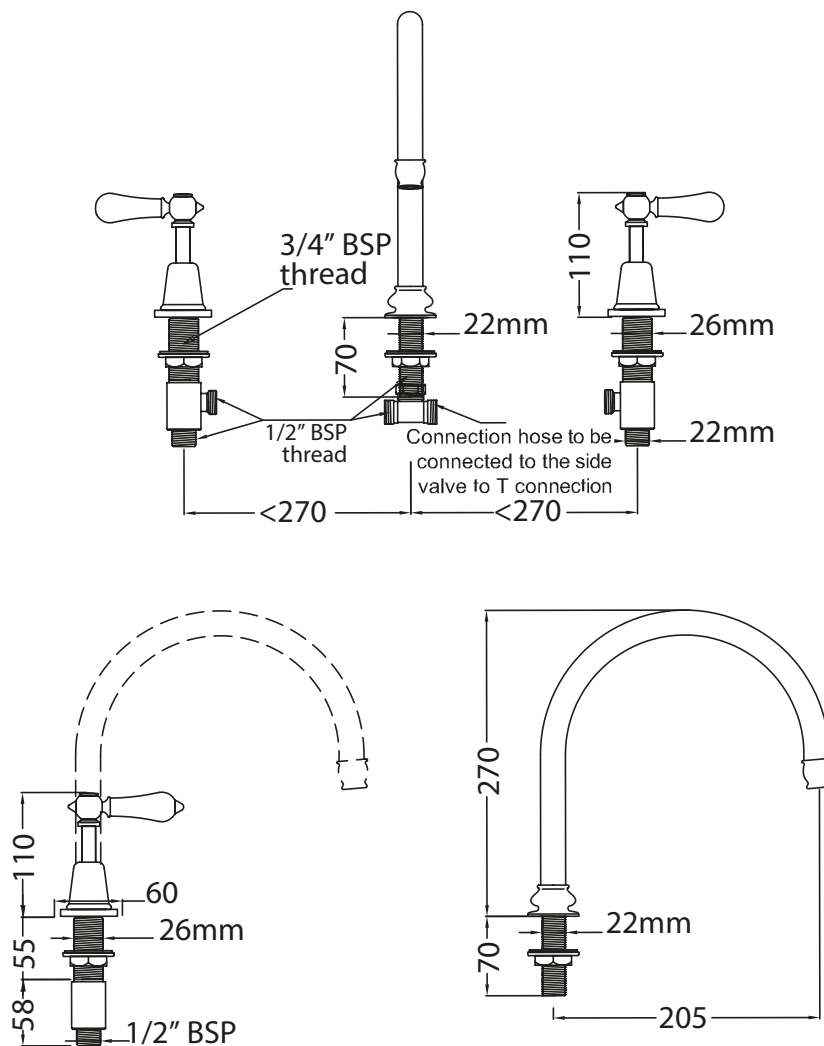

# Catchpole & Rye

Saracens Dairy,  
 Pluckley,  
 Kent. U.K.  
 TN27 0SA.  
 TEL: +44 (0)1233 840840  
 EMAIL: info@catchpoleandrye.com

Product Range:

Taps

Product Name:

The Solheim Three Hole Basin Tap with Swan Neck Spout

## DIMENSIONAL DATA SHEET DATE: AUGUST 2018

**NOTES:**

DIMENSIONS IN MILLIMETRES.

WHILST EVERY EFFORT IS MADE TO ENSURE THE ACCURACY OF THESE DATA SHEETS THEY ARE SUBJECT TO CHANGE WITHOUT NOTICE AS PART OF THE COMPANY'S PRODUCT DEVELOPMENT PROCESS.