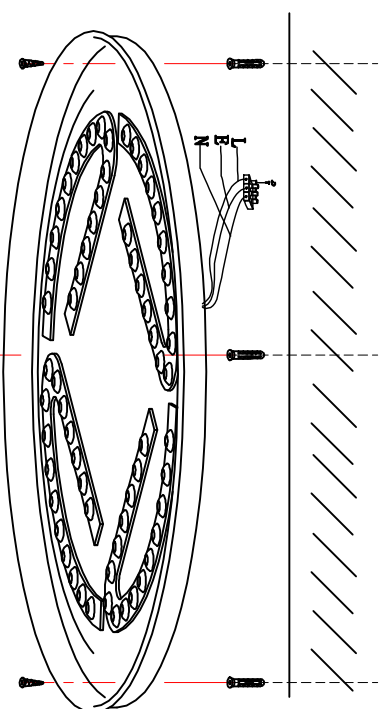

2315-5C CEILING LAMP

Bulb
LED: 48W