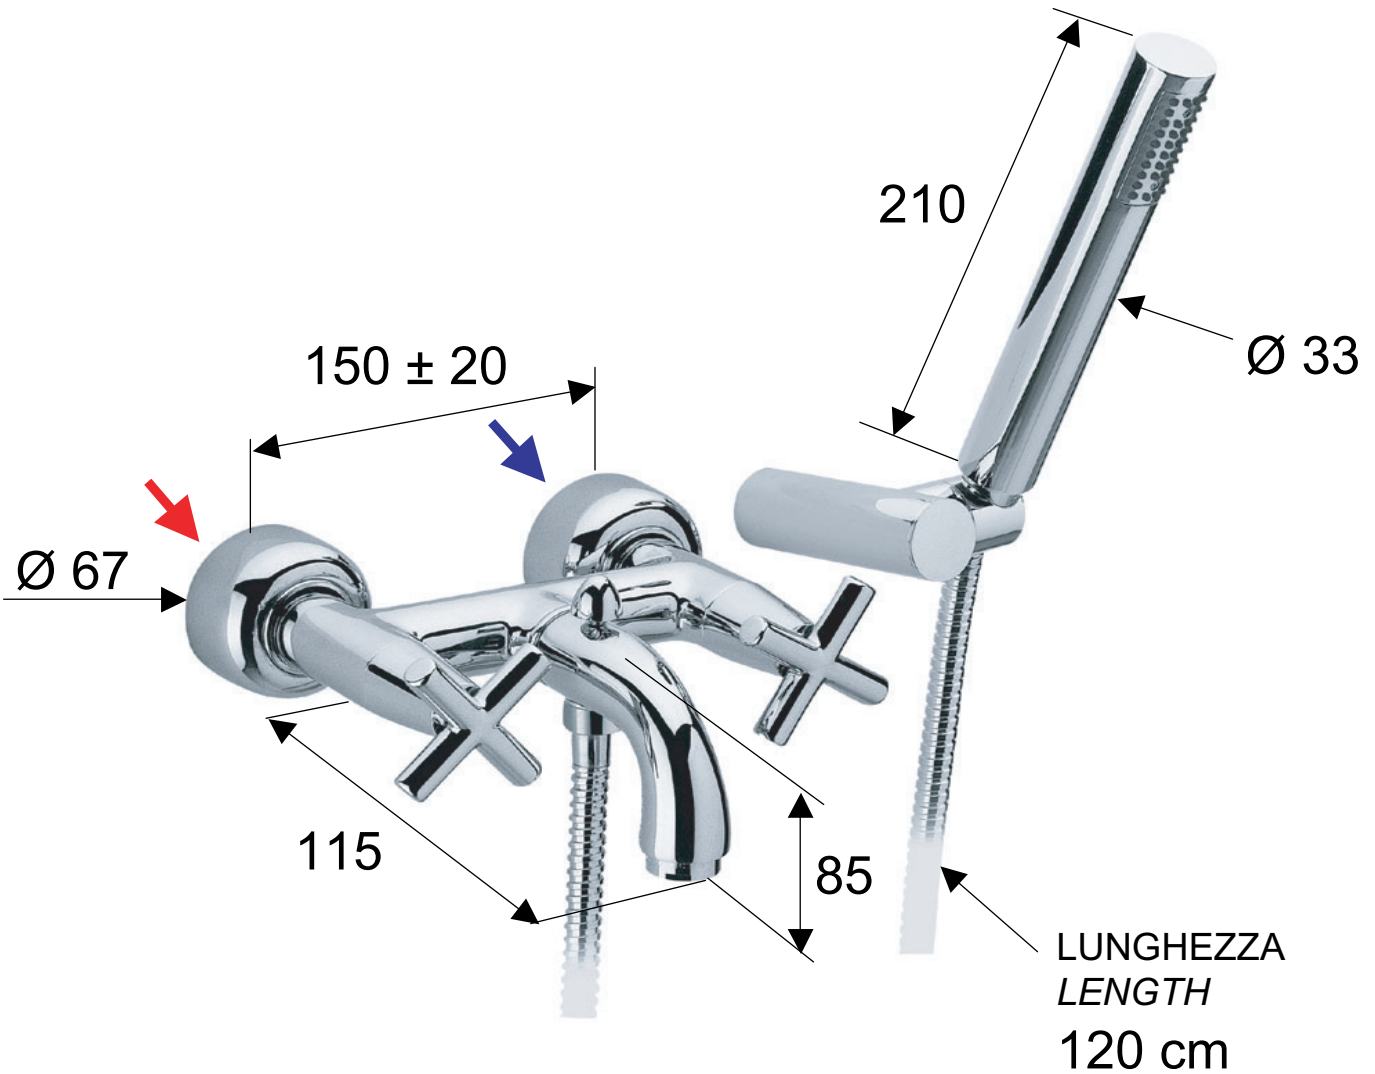

DANIEL

SCHEDA TECNICA TECHNICAL FEATURES

ART. COD.

J4300

MATERIALI / MATERIALS

OTTONE CROMATO / CHROME PLATED BRASS

CROMATURA / CHROME PLATING

UNI EN 248