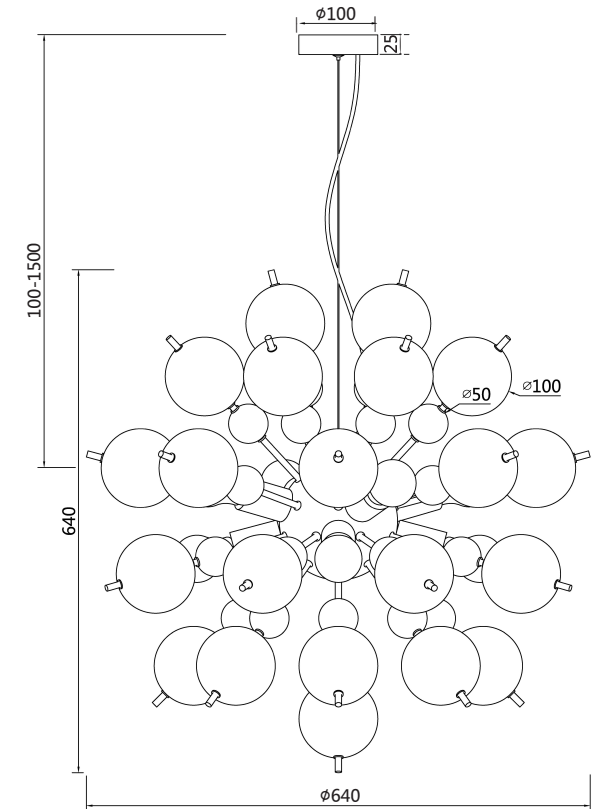

Instruction

MOD133PL-08BS

8 x E27 (60W)

Model: MOD133PL-08BS

Collection: Modern

Pendant Lamps