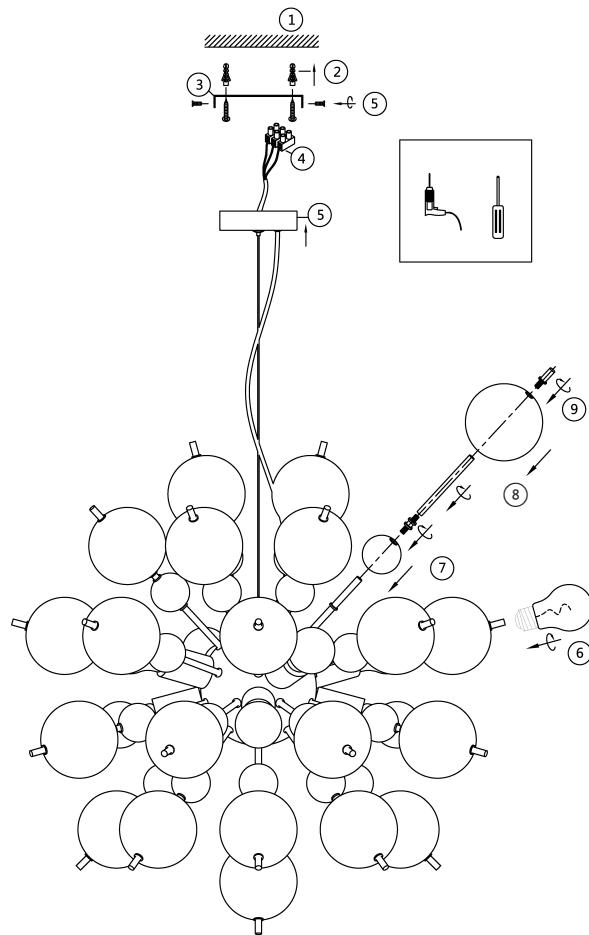

Instruction

MOD133PL-08BS

8 x E27 (60W)

Model: MOD133PL-08BS

Collection: Modern

Pendant Lamps