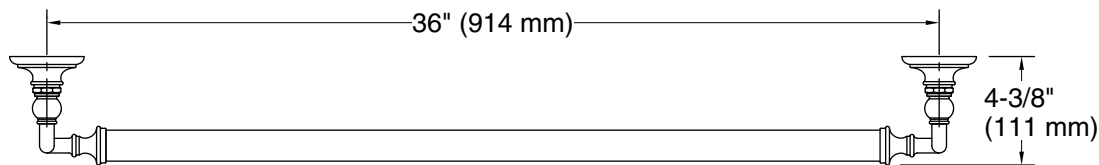

Features

- 36" (914 mm) bar.
- Provides minimum 300 lb. load capacity.
- Coordinates with traditional-style KOHLER® faucets and showering components.

Material

- Premium metal construction for durability and reliability.
- KOHLER finishes resist corrosion and tarnishing.

Technical Information

All product dimensions are nominal.

Installation Type: Wall-mount

Material: Zinc, Stainless Steel

Notes

Measure your actual product for roughing-in details.

WARNING: Risk of personal injury. The wall plates on the grab bar must be mounted to a brace between the wall studs. This will ensure that the weight of the user is adequately supported.