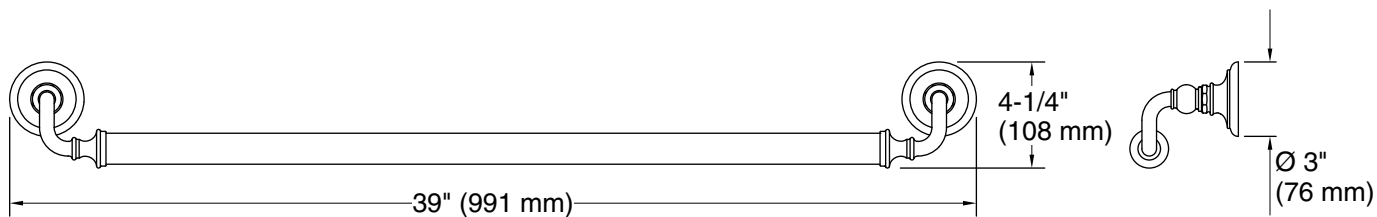

Features

- 36" (914 mm) bar.
- Provides minimum 300 lb. load capacity.
- Coordinates with traditional-style KOHLER® faucets and showering components.

Material

- Premium metal construction for durability and reliability.
- KOHLER finishes resist corrosion and tarnishing.

Technical Information

All product dimensions are nominal.

Installation Type: Wall-mount

Material: Zinc, Stainless Steel

Notes

Measure your actual product for roughing-in details.

WARNING: Risk of personal injury. The wall plates on the grab bar must be mounted to a brace between the wall studs. This will ensure that the weight of the user is adequately supported.